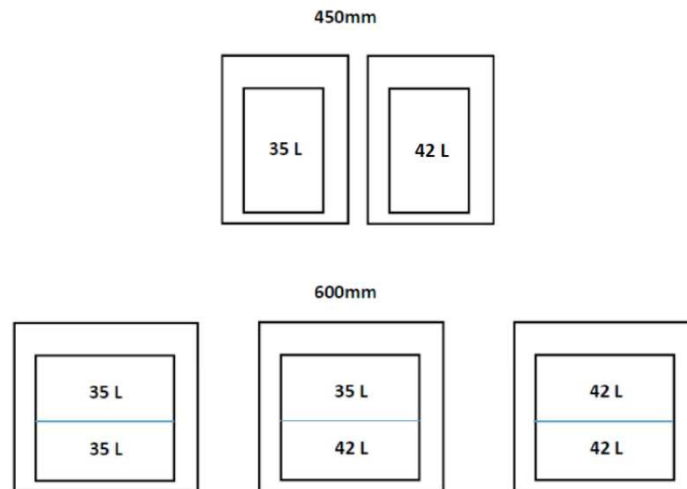

### For a complete system, order :

1 x LEGRABOX drawer of 550mm and C height (177mm / 4 5/8")  
 1 x **A** : Frame 1to7 according to your cabinet width and thickness of side gables (the frames are fixed widths)  
 1 x **B** : Internal fixed lid  
 # **C** : 35 or 42 liters bin

**Optional** : - **D** : Lid for 35 or 42 liters bin  
 - **E** : 1 compost bin (lid included)

**LEGRABOX drawer**  
 Height C (177mm)  
 Nom. length 550mm  
 # WEBKIT1211412

+

**Frame 1to7**

**Internal lid**

**Bins of 35 or 42 Liters**

### OPTIONAL

**Lid for 35 or 42L bin**

**Compost bin**

**TECHNICAL INFORMATION**
**Few examples of configurations**

Ref.	Code	Description	Ext. Cabinet Width	Int. Dim. Required Width	Product Dim. W x D x H
A	604516910	SET 1TO7 16MMX450MM DARK GREY	450mm (17 ¾")	418mm (16 7/16")	
A	604519910	SET 1TO7 19MMX450MM DARK GREY	450mm (17 ¾")	412mm (16 1/4")	
A	606016910	SET 1TO7 16MMX600MM DARK GREY	600mm (23 5/8")	568mm (22 3/8")	
A	606019910	SET 1TO7 19MMX600MM DARK GREY	600mm (23 5/8")	562mm (22 1/8")	
B	514516910	INT. LID 16MMX450MM DARK GREY	450mm (17 ¾")	418mm (16 7/16")	
B	514519910	INT. LID 19MMX450MM DARK GREY	450mm (17 ¾")	412mm (16 1/4")	
B	516016910	INT. LID 16MMX600MM DARK GREY	600mm (23 5/8")	568mm (22 3/8")	
B	516019910	INT. LID 19MMX600MM DARK GREY	600mm (23 5/8")	562mm (22 1/8")	
C	5062910	BIN 1TO7 35L DARK GREY			412 x 230 x 470mm (16 ¼" x 9 1/16" x 18 ½")
C	5074910	BIN 1TO7 42L.DARK GREY			412 x 230 x 560mm (16 ¼" x 9 1/16" x 22 1/16")
D	50101910	LID FOR BIN 35 OR 42 DARK GREY			412 x 230 x 20mm (16 ¼" x 9 1/16" x 13/16")
E	518890910	BIO BIN WITH LID DARK GREY			227 x 170 x 170mm (8 15/16" x 6 11/16" x 6 11/16")