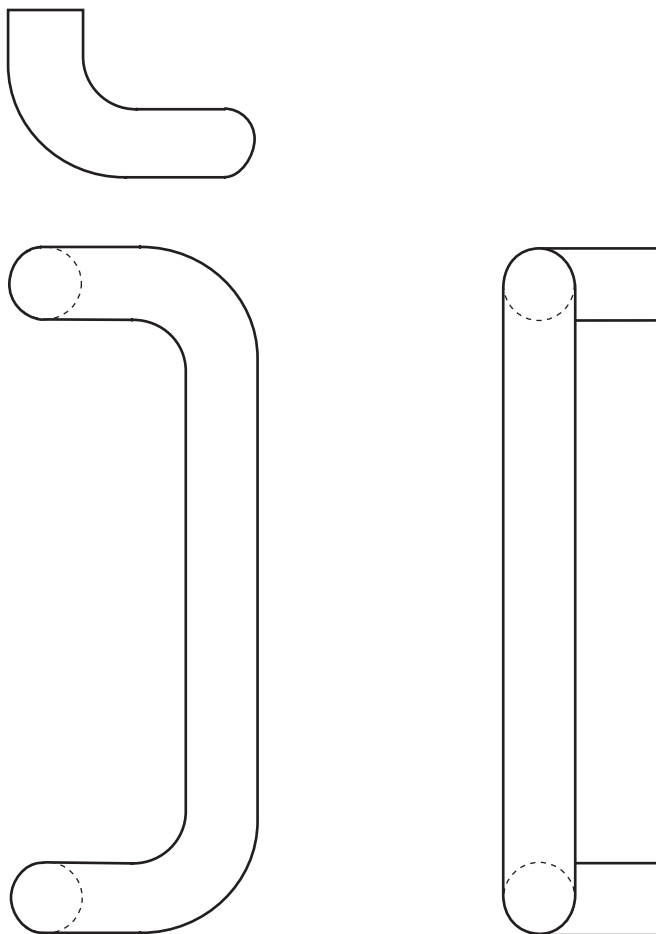

Architectural Door Accessories

ASSA ABLOY

The global leader in
door opening solutions

Rockwood RM202 - Tubular - 90° Offset Pull

Available Finishes:

- US3/605
- US4/606
- US10/612
- US10B/613
- US10BE/613E
- US28/628
- US32/629
- US32316
- US32D/630
- US32D316
- 313/710
- 315/711

DIAMETER:

1 1/4"

CTC:

18"

PROJECTION:

3"

Specifications:

MATERIAL: