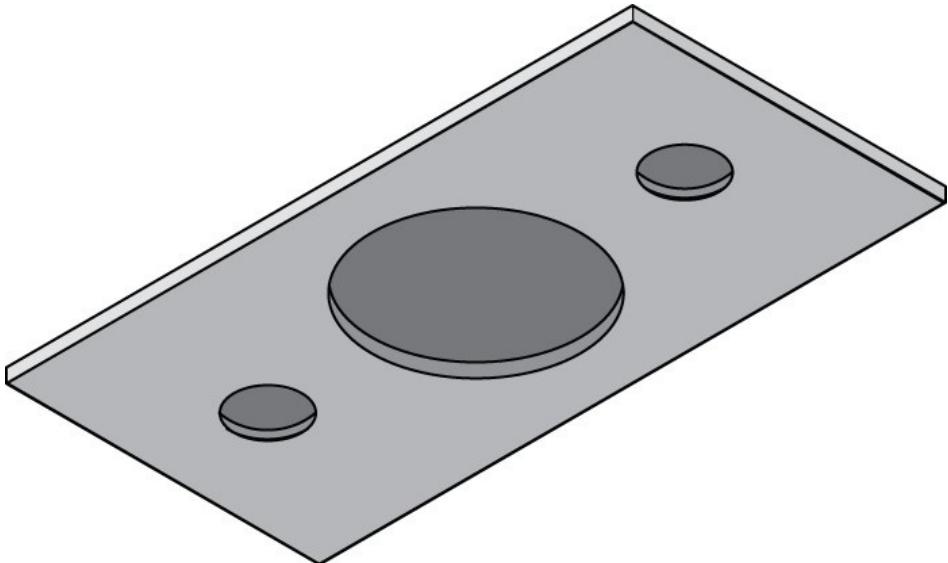

The global leader in
door opening solutions

Rockwood LPS03 - Top Strike

Available Finishes:

- US32D/630

DIMENSIONS:
.050" x 1 1/8" x 2 1/4"

Specifications:

MATERIAL:
Stainless Steel