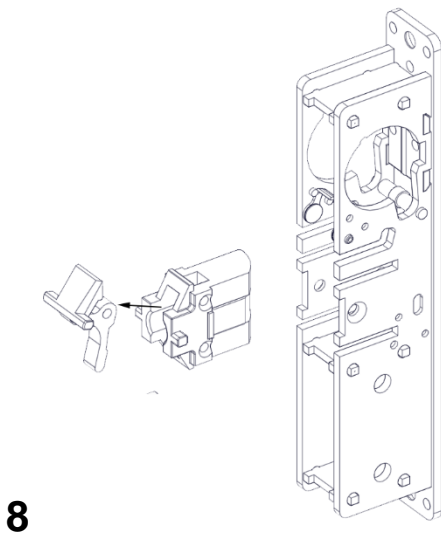

ASSA ABLOY

Adams Rite

Phoenix, AZ 85044

Tel: 1-800-872-3267

Mon-Fri: 6:00am – 4:00pm PDT

Fax: 1-800-232-7329

www.adamsrite.com

Re-handing the Adams Rite 4510/4530 Standard Duty Deadlatch

8

9

10

11

12

NOTE: There are two different size springs, with the larger one located on top.

13

NOTE: The two springs need to rest on the protrusions on the inside of the cover plate.