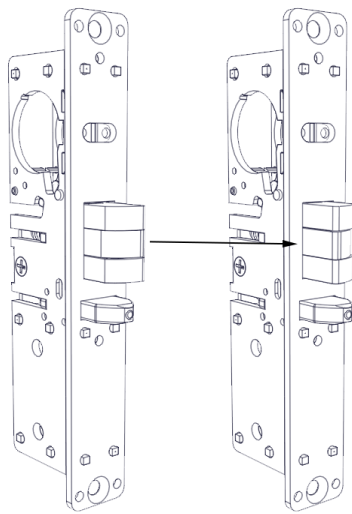

ASSA ABLOY

Adams Rite

Phoenix, AZ 85044

Tel: 1-800-872-3267

Mon-Fri: 6:00am – 4:00pm PDT

Fax: 1-800-232-7329

www.adamsrite.com

Re-handing the Adams Rite 4510/4530 Standard Duty Deadlatch

8

9

10

11

12

NOTE: There are two different size springs, with the larger one located on top.

13

NOTE: The two springs need to rest on the protrusions on the inside of the cover plate.