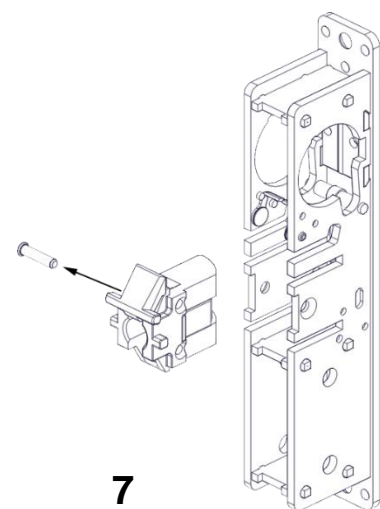

ASSA ABLOY

Adams Rite

Phoenix, AZ 85044

Tel: 1-800-872-3267

Mon-Fri: 6:00am – 4:00pm PDT

Fax: 1-800-232-7329

www.adamsrite.com

Re-handing the Adams Rite 4510/4530 Standard Duty Deadlatch

8

9

10

11

12

NOTE: There are two different size springs, with the larger one located on top.

13

NOTE: The two springs need to rest on the protrusions on the inside of the cover plate.