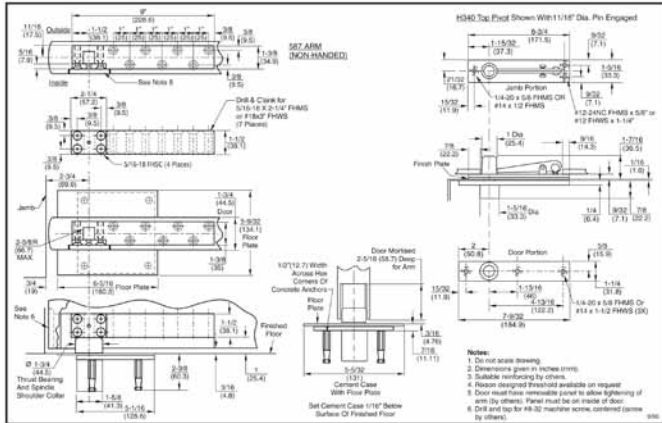

NON-STANDARD APPLICATIONS

You're not like other designers – and neither are your designs. With Rixson, standard catalogued products can be used in very un-standard ways. So, go ahead and create that hidden room. Only you'll know how the bookcase transforms to a secret passageway.

H117-3/4 x 587 Pivot Set
Photo Courtesy of Gary Katz

CONCEALED DOOR

When is a door not a door? When it's a chameleon ... concealed to look like part of the surrounding environment. With a Rixson special layout, an extended offset can accommodate cladding on a door to match the surrounding wall.