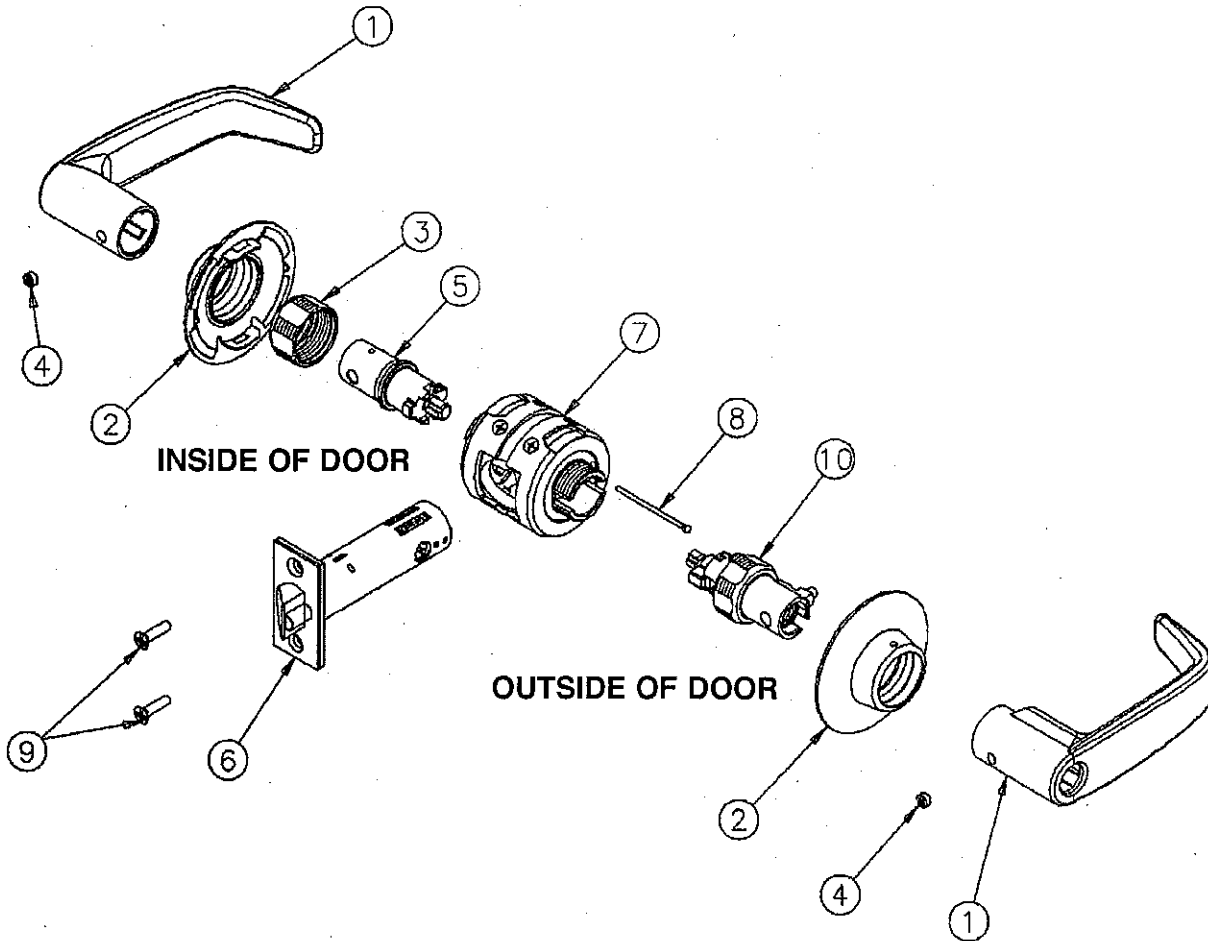

T Zone™ Lever Lock
11G37

PARTS LIST

PAGE REV. C
 No.11.8 9/25/03

Item	Req'd.	Part No.	Description
1	2	*—	Lever (See Lever Page)
2	2	*—	Rose Assembly (See Rose Page)
3	1	11-0031	Inside Collar
4	2	01-1424	6 Lobe Security Set Screw 1/4-28 x 11/64"
5	1	11-2153	Non-Locking Sleeve Assembly
6	1	*11-2106	Latch Assembly
7	1	11-2001	Bearing Assembly
8	1	11-0039	Aligning Pin
9	2	*01-5000	Countersunk Flat Head Screw 8-32 x 3/4"
10	1	11-2014	Locking Sleeve Assembly