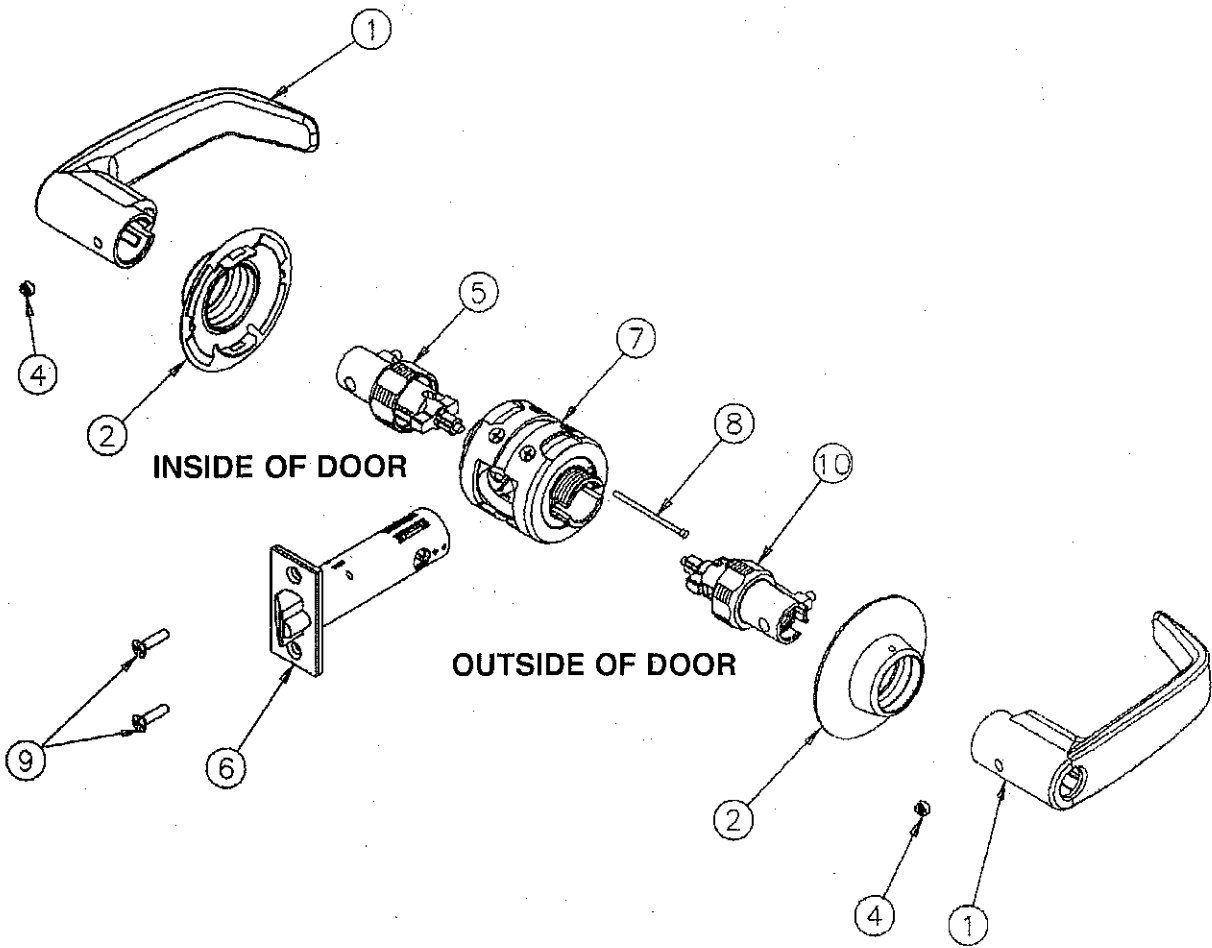

T Zone™ Lever Lock
11G17

PARTS LIST

PAGE REV. B
 No.11.7 9/25/03

Item	Req'd.	Part No.	Description
1	2	*—	Lever (See Lever Page)
2	2	*—	Rose Assembly (See Rose Page)
4	2	01-1424	6 Lobe Security Set Screw 1/4-28 x 11/64"
5	1	11-2013	Locking Sleeve Assembly
6	1	*11-2106	Latch Assembly
7	1	11-2001	Bearing Assembly
8	1	11-0039	Aligning Pin
9	2	*01-5000	Countersunk Flat Head Screw 8-32 x 3/4"
10	1	11-2012	Locking Sleeve Assembly

* Specify Finish