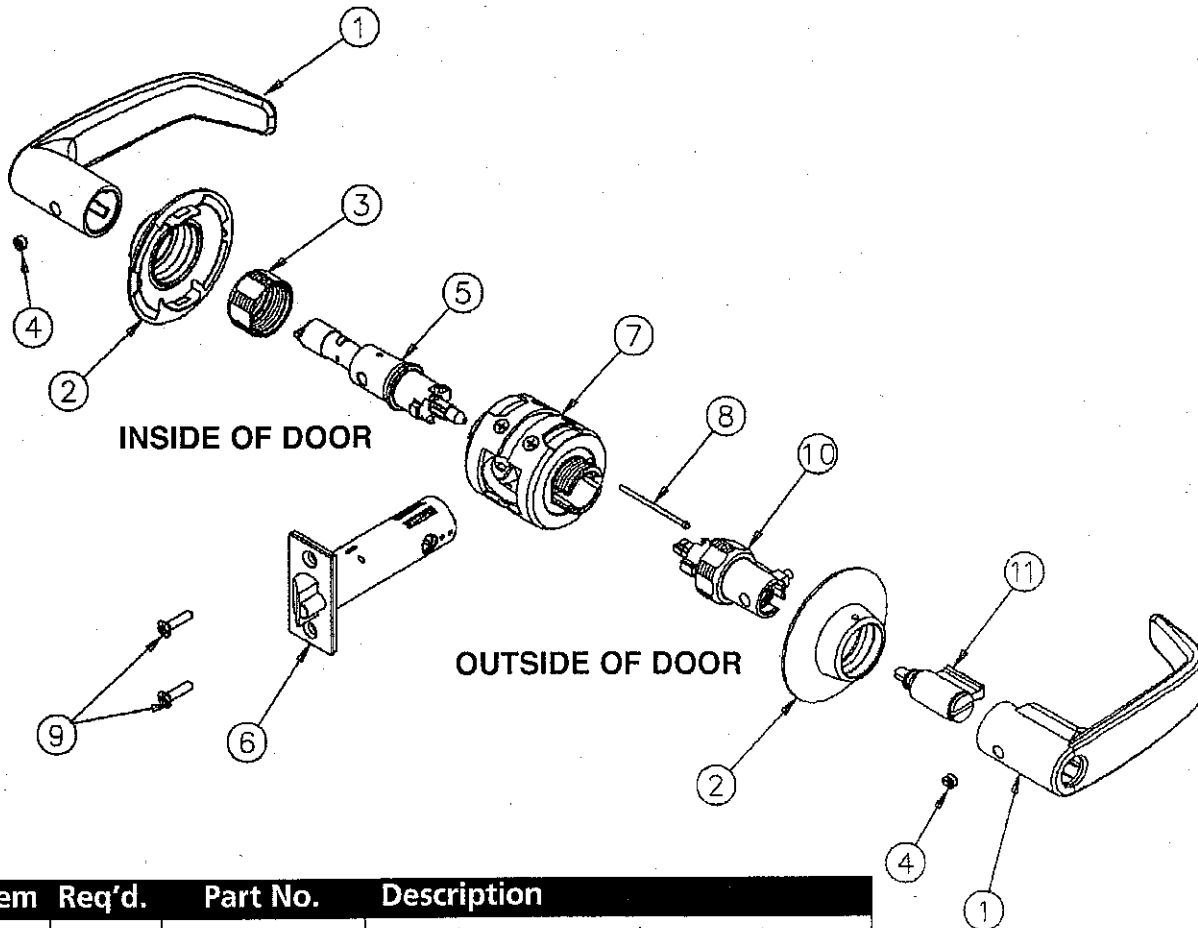

TF Zone™ Lever Lock
11G05, 11G24, 11G44, 11G54, 11U65

PARTS LIST

PAGE REV. D
 No.11.2 9/25/03

Item	Req'd.	Part No.	Description
1	2	*—	Lever (See Lever Page)
2	2	*—	Rose Assembly (See Rose Page)
3	1	11-0031	Inside Collar
4	2	01-1424	6 Lobe Security Set Screw 1/4-28 x 11/64"
5	1	*11-2152	Non-Locking Sleeve Assembly (05)
		*11-2154	Non-Locking Sleeve Assembly (44)
		*11-2156	Non-Locking Sleeve Assembly (24, 54, 65)
6	1	*11-2106	Latch Assembly (05)
		*11-2108	Latch Assembly (24)
		*11-2110	Latch Assembly (44, 54)
		*11-2111	Latch Assembly (65) - UNGUARDED
7	1	11-2001	Bearing Assembly
8	1	11-0039	Aligning Pin
9	2	*01-5000	Countersunk Flat Head Screw 8-32 x 3/4"
		11-2009	Locking Sleeve Assembly (05, 24, 44)
		11-2017	Locking Sleeve Assembly (54)
10	1	11-2055	Locking Sleeve Assembly (65)
		*13-4154	Emergency Release Cylinder (65)

* Specify Finish