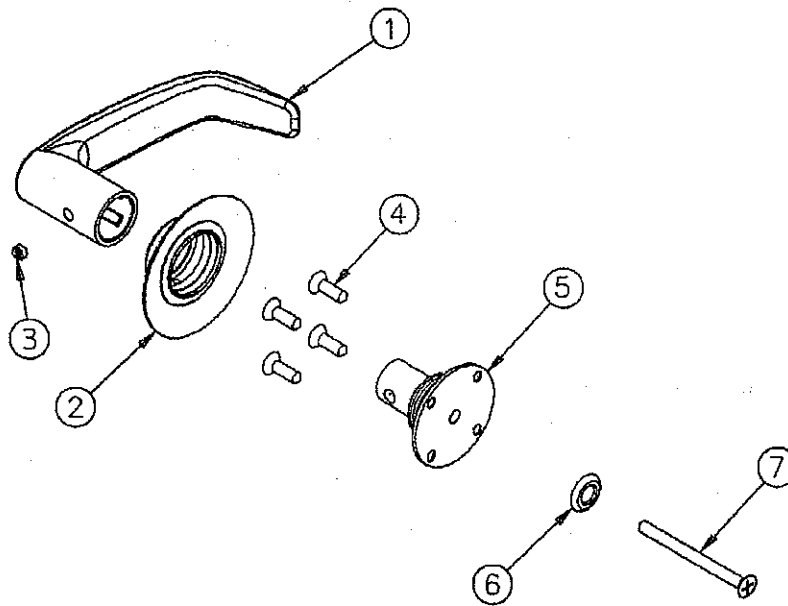

Zone™ Lever Lock
11U93

PARTS LIST

PAGE REV. C
 No.11.10 10/10/03

Item	Req'd.	Part No.	Description
1	2	*—	Lever (See Lever Page)
2	2	*—	Rose Assembly (See Rose Page)
3	2	01-1424	6 Lobe Security Set Screw 1/4-28 x 11/64"
4	4	01-2201	Wood Screw #4 x 1/2"
		01-3337	Machine Screw #4-40 x 1/2"
5	1	11-2495	Mounting Flange Assembly
6	1	*01-0225	Cup Washer
7	1	*01-4373	Countersunk Flat Head Screw 1/4-20 x 2-3/4"

* Specify Finish