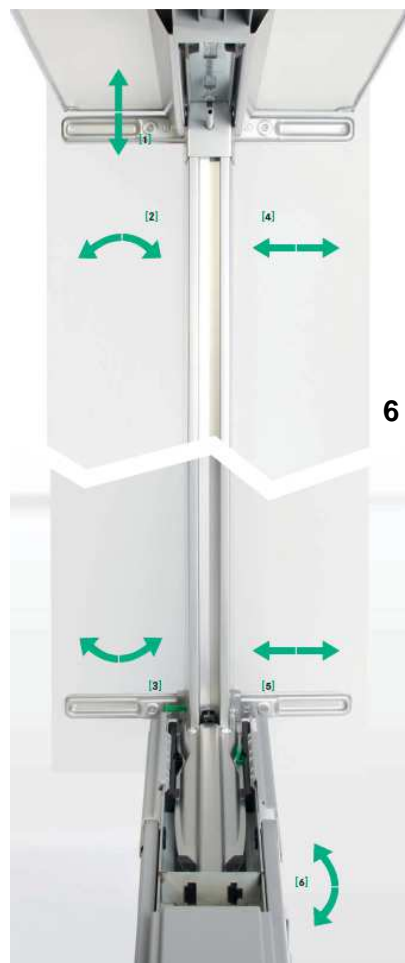

6 way adjustment