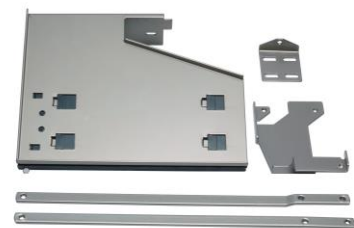

K-Wastebin II bottom mount

Bottom mount recycling center with a large capacity in a narrow space. Can be equipped with a push to open (PTO) device.

White or Grey bins available in 36 or 52 Qt

5115230

Lids available in White or Grey. Fits on both 36 and 52 Qt bins

51152100

Push to open device (PTO)

Advantages

- Can be equipped with a push to open device (PTO) for easy opening when you have your hands full. A light touch on the door activate the opening device. Sold separately.
- Elegant side railing that keeps bins in place during opening and closing.
- Available in chrome and silver grey finish.
- Easy mounting on the bottom of the cabinet with only few screws.
- Door mounting brackets with adjustment in all directions.
- Suitable for cabinets with overlay or inset doors.
- Full extension undermount slides equipped with a soft closing device.
- Offered in single bin version or double bin version, bins sold separately.
- Bins of 36 qt and 52 Qt and lids are available in white and grey color.
- The single bin version offers extra storage space at the back, ideal to store cleaning products
- Load capacity of 100 lbs..

For a complete set, order :

- 1 Frame for 1 or 2 bins according to your needs
- 1 or 2 bins
- 1 or 2 lids
- 1 PTO system

Frames

No.	Description	Opening Min. Width	Opening Min. Depth	Opening Min. Height
61010140	Frame rec. center single chrome	FF : 11 1/2" (292mm) FL : 12 9/16" (319mm)	22 3/8" (568mm)	19 1/4" (489mm)
61010100	Frame rec. center single silver	FF : 11 1/2" (292mm) FL : 12 9/16" (319mm)	22 3/8" (568mm)	19 1/4" (489mm)
61020140	Frame rec. center double chrome	FF : 15" (381mm) FL : 15 5/8" (397mm)	22 3/8" (568mm)	19 1/4" (489mm)
61020100	Frame rec. center double silver	FF : 15" (381mm) FL : 15 5/8" (397mm)	22 3/8" (568mm)	19 1/4" (489mm)