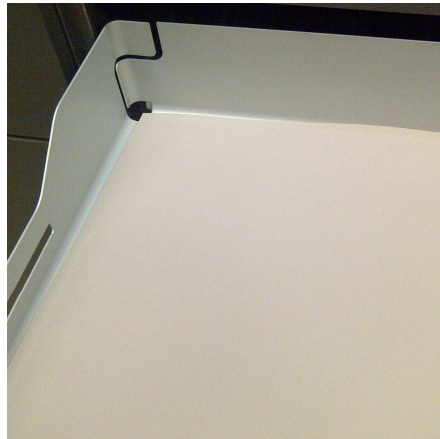

Cavare and taupe