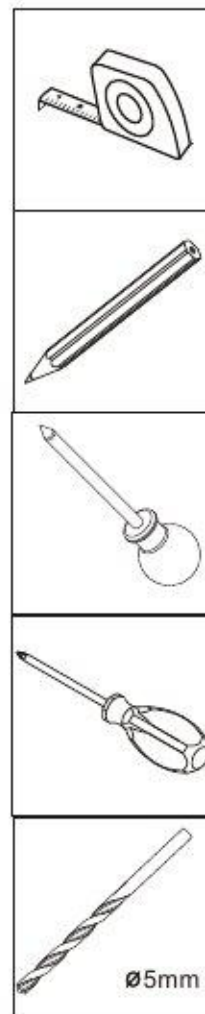

**Mounting Instruction**  
**LazySusan**

fasteners are not included

Post bottom mounted	Post height adjustable
use 3x	use 6x
	
pan head	pan head

**Framed Cabinet**

Tray	A <sub>min</sub>	B <sub>min</sub>	C <sub>min</sub>	R
24"	10 1/16" (256 mm)	14 13/16" (377 mm)	2 5/16" (59 mm)	12" (305 mm)
28"	10 9/16" (268 mm)	18 1/4" (464 mm)	3 11/16" (94 mm)	14" (356 mm)
32"	11 3/8" (289 mm)	21 1/2" (546 mm)	4 3/4" (121 mm)	16 1/8" (410 mm)

**Frameless Cabinet**

Tray	E <sub>min</sub>	G <sub>min</sub>	K <sub>min</sub>	R
24"	10 15/16" (279 mm)	14 1/16" (358 mm)	1 9/16" (40 mm)	12" (305 mm)
28"	11 9/16" (294 mm)	17 1/2" (444,5 mm)	2 15/16" (74,5 mm)	14" (356 mm)
32"	12 10/16" (321 mm)	20 3/4" (527 mm)	4" (102 mm)	16 1/8" (410 mm)

A. Post with Stand for bottom Mounting (p. 2 - 6)

B. Post height adjustable (p. 6 - 9)

A. Post with Stand for bottom Mounting

**1**

**2**

**!Caution!**  
Mounting position  
of post

**3**

Dimensions in mm  
Inches are approximate

**4**

Dimensions in mm  
Inches are approximate

B. Post height adjustable

**1**

Bottom

Top

mark only center position !

Dimensions in mm  
inches are approximate