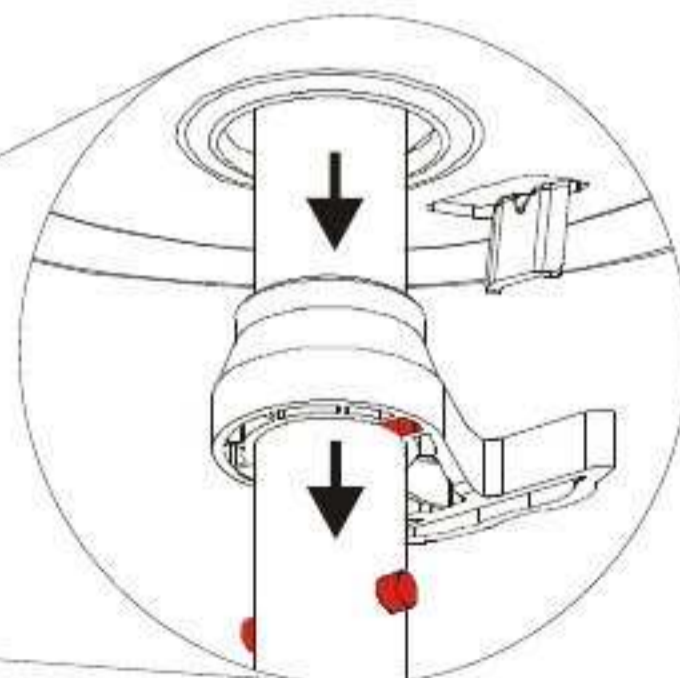

**Mounting Instruction**  
**LazySusan**

fasteners are not included

Post bottom mounted	Post height adjustable
use 3x	use 6x
	
pan head	pan head

**Framed Cabinet**

Tray	A <sub>min</sub>	B <sub>min</sub>	C <sub>min</sub>	R
24"	10 1/16" (256 mm)	14 13/16" (377 mm)	2 5/16" (59 mm)	12" (305 mm)
28"	10 9/16" (268 mm)	18 1/4" (464 mm)	3 11/16" (94 mm)	14" (356 mm)
32"	11 3/8" (289 mm)	21 1/2" (546 mm)	4 3/4" (121 mm)	16 1/8" (410 mm)

**Frameless Cabinet**

Tray	E <sub>min</sub>	G <sub>min</sub>	K <sub>min</sub>	R
24"	10 15/16" (279 mm)	14 1/16" (358 mm)	1 9/16" (40 mm)	12" (305 mm)
28"	11 9/16" (294 mm)	17 1/2" (444,5 mm)	2 15/16" (74,5 mm)	14" (356 mm)
32"	12 10/16" (321 mm)	20 3/4" (527 mm)	4" (102 mm)	16 1/8" (410 mm)

A. Post with Stand for bottom Mounting (p. 2 - 6)

B. Post height adjustable (p. 6 - 9)

A. Post with Stand for bottom Mounting

**1**

**2**

**!Caution!**  
Mounting position  
of post

**3**

Dimensions in mm  
Inches are approximate

**4**

Dimensions in mm  
Inches are approximate

B. Post height adjustable

**1**

Bottom

Top

mark only center position !

Dimensions in mm  
inches are approximate