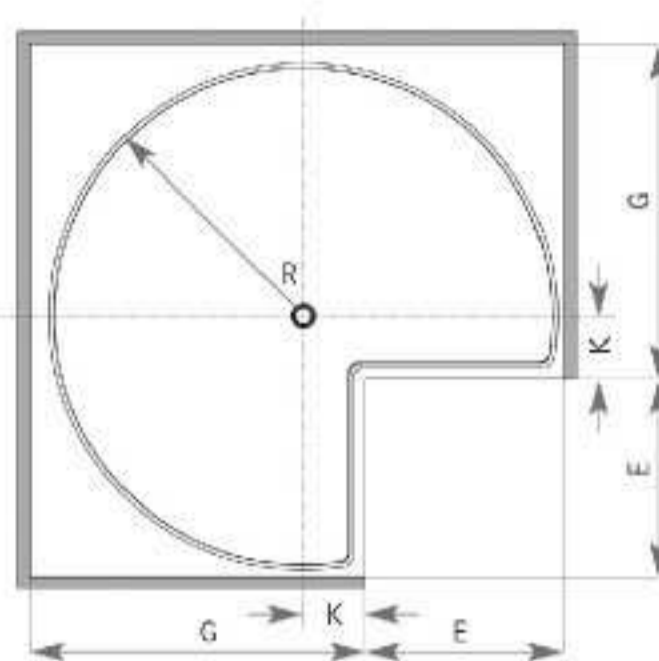

**Mounting Instruction**  
**LazySusan**

fasteners are not included

Post bottom mounted	Post height adjustable
use 3x	use 6x
	
pan head	pan head

**Framed Cabinet**

Tray	A <sub>min</sub>	B <sub>min</sub>	C <sub>min</sub>	R
24"	10 1/16" (256 mm)	14 13/16" (377 mm)	2 5/16" (59 mm)	12" (305 mm)
28"	10 9/16" (268 mm)	18 1/4" (464 mm)	3 11/16" (94 mm)	14" (356 mm)
32"	11 3/8" (289 mm)	21 1/2" (546 mm)	4 3/4" (121 mm)	16 1/8" (410 mm)

**Frameless Cabinet**

Tray	E <sub>min</sub>	G <sub>min</sub>	K <sub>min</sub>	R
24"	10 15/16" (279 mm)	14 1/16" (358 mm)	1 9/16" (40 mm)	12" (305 mm)
28"	11 9/16" (294 mm)	17 1/2" (444,5 mm)	2 15/16" (74,5 mm)	14" (356 mm)
32"	12 10/16" (321 mm)	20 3/4" (527 mm)	4" (102 mm)	16 1/8" (410 mm)

A. Post with Stand for bottom Mounting (p. 2 - 6)

B. Post height adjustable (p. 6 - 9)

A. Post with Stand for bottom Mounting

**1**

**2**

**!Caution!**  
Mounting position  
of post

**3**

Dimensions in mm  
Inches are approximate

**4**

Dimensions in mm  
Inches are approximate

B. Post height adjustable

**1**

Bottom

Top

mark only center position !

Dimensions in mm  
inches are approximate