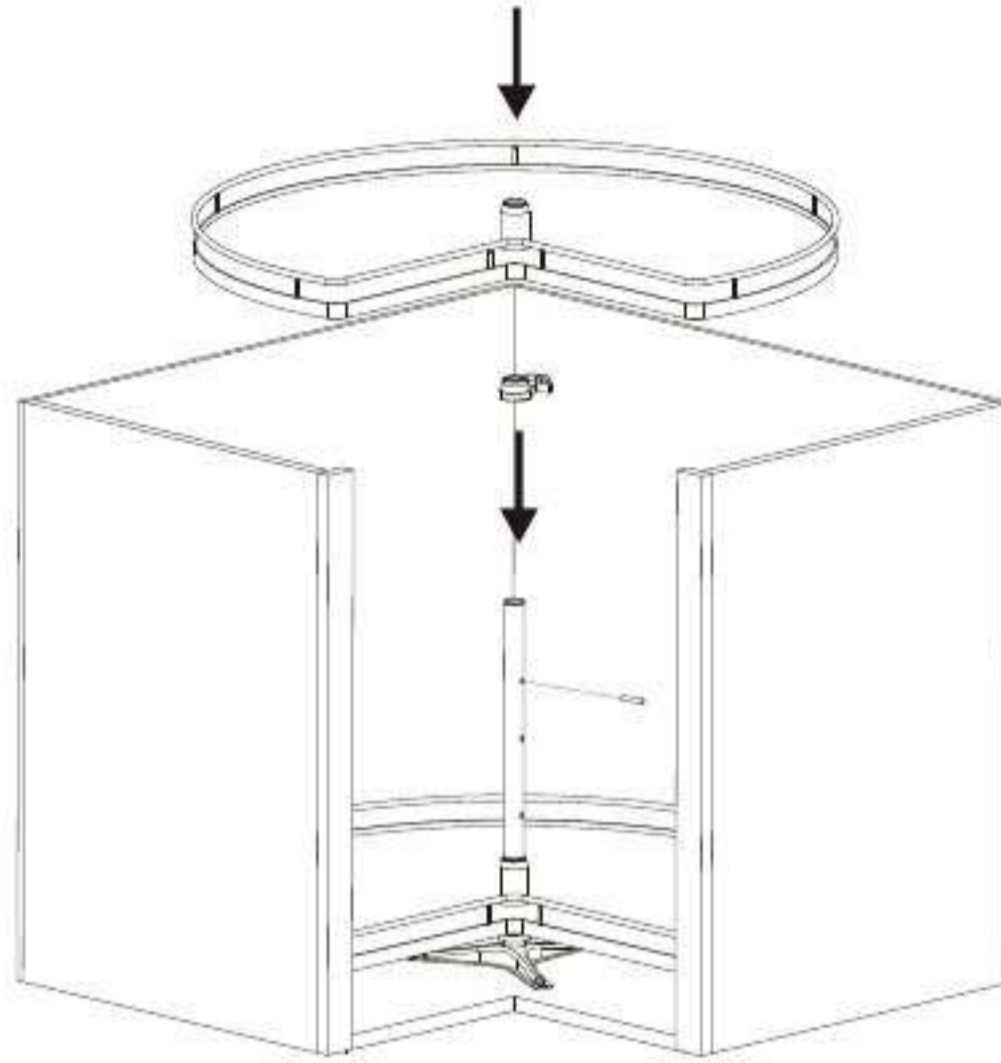

**Mounting Instruction**  
**LazySusan**

fasteners are not included

Post bottom mounted	Post height adjustable
use 3x	use 6x
	
pan head	pan head

**Framed Cabinet**

Tray	A <sub>min</sub>	B <sub>min</sub>	C <sub>min</sub>	R
24"	10 1/16" (256 mm)	14 13/16" (377 mm)	2 5/16" (59 mm)	12" (305 mm)
28"	10 9/16" (268 mm)	18 1/4" (464 mm)	3 11/16" (94 mm)	14" (356 mm)
32"	11 3/8" (289 mm)	21 1/2" (546 mm)	4 3/4" (121 mm)	16 1/8" (410 mm)

**Frameless Cabinet**

Tray	E <sub>min</sub>	G <sub>min</sub>	K <sub>min</sub>	R
24"	10 15/16" (279 mm)	14 1/16" (358 mm)	1 9/16" (40 mm)	12" (305 mm)
28"	11 9/16" (294 mm)	17 1/2" (444,5 mm)	2 15/16" (74,5 mm)	14" (356 mm)
32"	12 10/16" (321 mm)	20 3/4" (527 mm)	4" (102 mm)	16 1/8" (410 mm)

A. Post with Stand for bottom Mounting (p. 2 - 6)

B. Post height adjustable (p. 6 - 9)

A. Post with Stand for bottom Mounting

**1**

**2**

**!Caution!**  
Mounting position  
of post

**3**

Dimensions in mm  
Inches are approximate

**4**

Dimensions in mm  
Inches are approximate

B. Post height adjustable

**1**

Bottom

Top

mark only center position !

Dimensions in mm  
inches are approximate