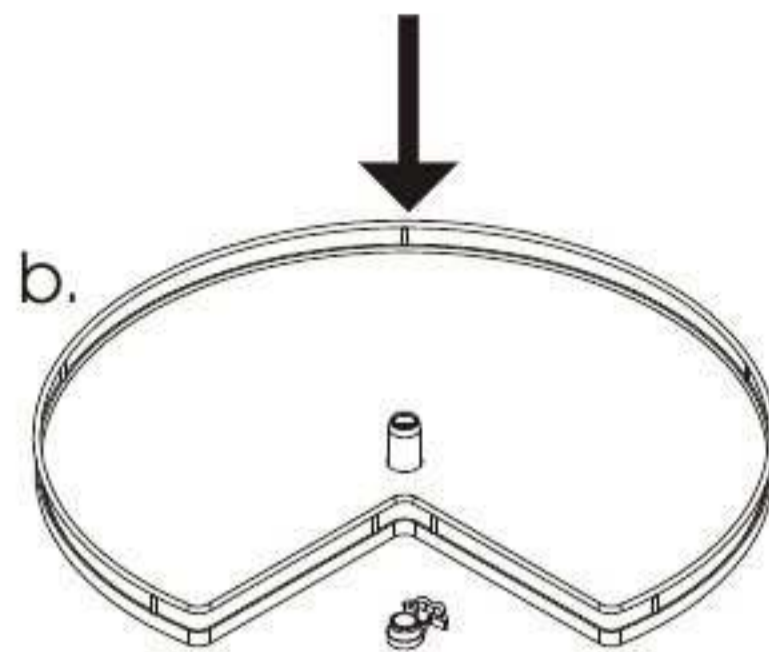

**Mounting Instruction**  
**LazySusan**

fasteners are not included

Post bottom mounted	Post height adjustable
use 3x	use 6x
	
pan head	pan head

**Framed Cabinet**

Tray	A <sub>min</sub>	B <sub>min</sub>	C <sub>min</sub>	R
24"	10 1/16" (256 mm)	14 13/16" (377 mm)	2 5/16" (59 mm)	12" (305 mm)
28"	10 9/16" (268 mm)	18 1/4" (464 mm)	3 11/16" (94 mm)	14" (356 mm)
32"	11 3/8" (289 mm)	21 1/2" (546 mm)	4 3/4" (121 mm)	16 1/8" (410 mm)

A. Post with Stand for bottom Mounting (p. 2 - 6)

B. Post height adjustable (p. 6 - 9)

A. Post with Stand for bottom Mounting

**1**

**2**

**!Caution!**  
Mounting position  
of post

**3**

Dimensions in mm  
Inches are approximate

**4**

Dimensions in mm  
Inches are approximate

B. Post height adjustable

**1**

Bottom

Top

mark only center position !

Dimensions in mm  
inches are approximate

**2**

Dimensions in mm  
Inches are approximate

**3**

Dimensions in mm  
Inches are approximate

**4**

**5**