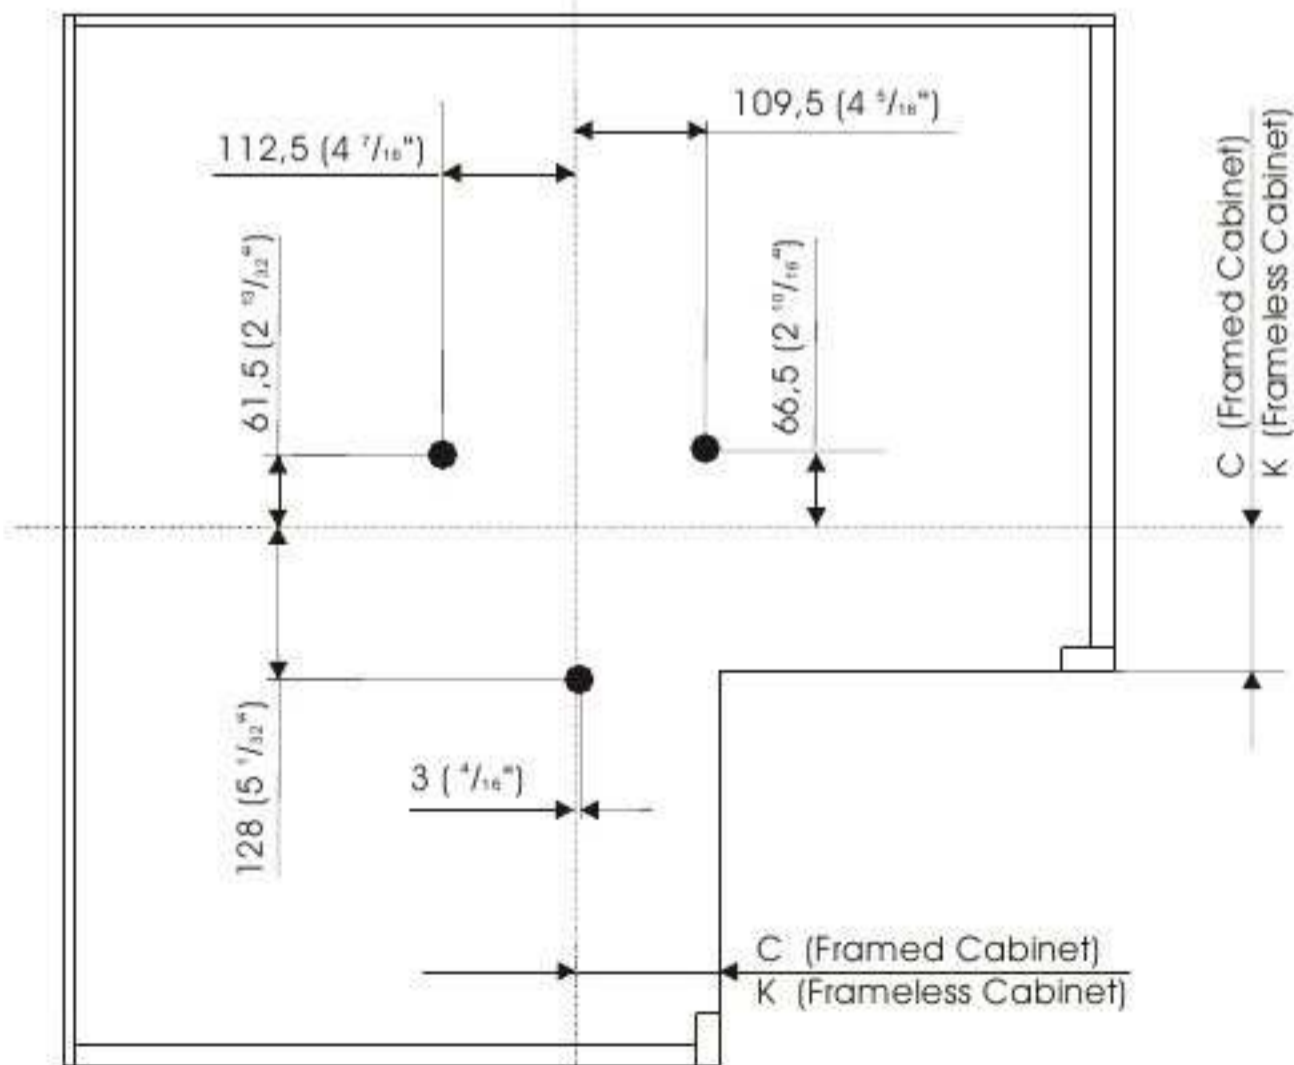

**Mounting Instruction**  
**LazySusan**

fasteners are not included

Post bottom mounted	Post height adjustable
use 3x	use 6x
	
pan head	pan head

**Framed Cabinet**

Tray	A <sub>min</sub>	B <sub>min</sub>	C <sub>min</sub>	R
24"	10 1/16" (256 mm)	14 13/16" (377 mm)	2 5/16" (59 mm)	12" (305 mm)
28"	10 9/16" (268 mm)	18 1/4" (464 mm)	3 11/16" (94 mm)	14" (356 mm)
32"	11 3/8" (289 mm)	21 1/2" (546 mm)	4 3/4" (121 mm)	16 1/8" (410 mm)

**Frameless Cabinet**

Tray	E <sub>min</sub>	G <sub>min</sub>	K <sub>min</sub>	R
24"	10 15/16" (279 mm)	14 1/16" (358 mm)	1 9/16" (40 mm)	12" (305 mm)
28"	11 9/16" (294 mm)	17 1/2" (444,5 mm)	2 15/16" (74,5 mm)	14" (356 mm)
32"	12 10/16" (321 mm)	20 3/4" (527 mm)	4" (102 mm)	16 1/8" (410 mm)

A. Post with Stand for bottom Mounting (p. 2 - 6)

B. Post height adjustable (p. 6 - 9)

A. Post with Stand for bottom Mounting

**1**

**2**

**!Caution!**  
Mounting position  
of post

**3**

Dimensions in mm  
Inches are approximate

**4**

Dimensions in mm  
Inches are approximate

B. Post height adjustable

**1**

Bottom

Top

mark only center position !

Dimensions in mm  
inches are approximate