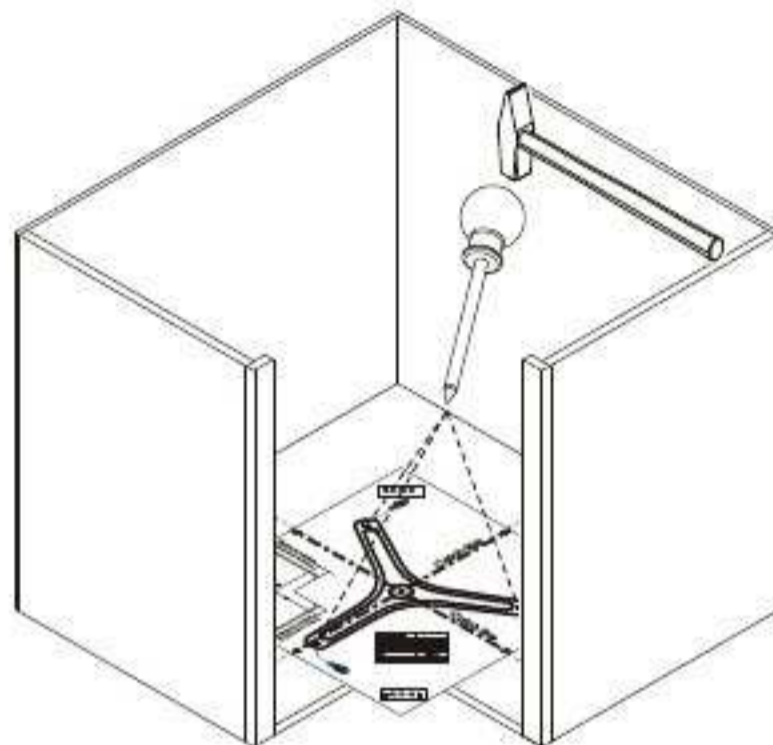

**Mounting Instruction**  
**LazySusan**

fasteners are not included

Post bottom mounted	Post height adjustable
use 3x	use 6x
	
pan head	pan head

**Framed Cabinet**

Tray	A <sub>min</sub>	B <sub>min</sub>	C <sub>min</sub>	R
24"	10 1/16" (256 mm)	14 13/16" (377 mm)	2 5/16" (59 mm)	12" (305 mm)
28"	10 9/16" (268 mm)	18 1/4" (464 mm)	3 11/16" (94 mm)	14" (356 mm)
32"	11 3/8" (289 mm)	21 1/2" (546 mm)	4 3/4" (121 mm)	16 1/8" (410 mm)

**Frameless Cabinet**

Tray	E <sub>min</sub>	G <sub>min</sub>	K <sub>min</sub>	R
24"	10 15/16" (279 mm)	14 1/16" (358 mm)	1 9/16" (40 mm)	12" (305 mm)
28"	11 9/16" (294 mm)	17 1/2" (444,5 mm)	2 15/16" (74,5 mm)	14" (356 mm)
32"	12 10/16" (321 mm)	20 3/4" (527 mm)	4" (102 mm)	16 1/8" (410 mm)

A. Post with Stand for bottom Mounting (p. 2 - 6)

B. Post height adjustable (p. 6 - 9)

A. Post with Stand for bottom Mounting

**1**

**2**

**!Caution!**  
Mounting position  
of post

**3**

Dimensions in mm  
Inches are approximate

**4**

Dimensions in mm  
Inches are approximate

B. Post height adjustable

**1**

Bottom

Top

mark only center position !

Dimensions in mm  
inches are approximate