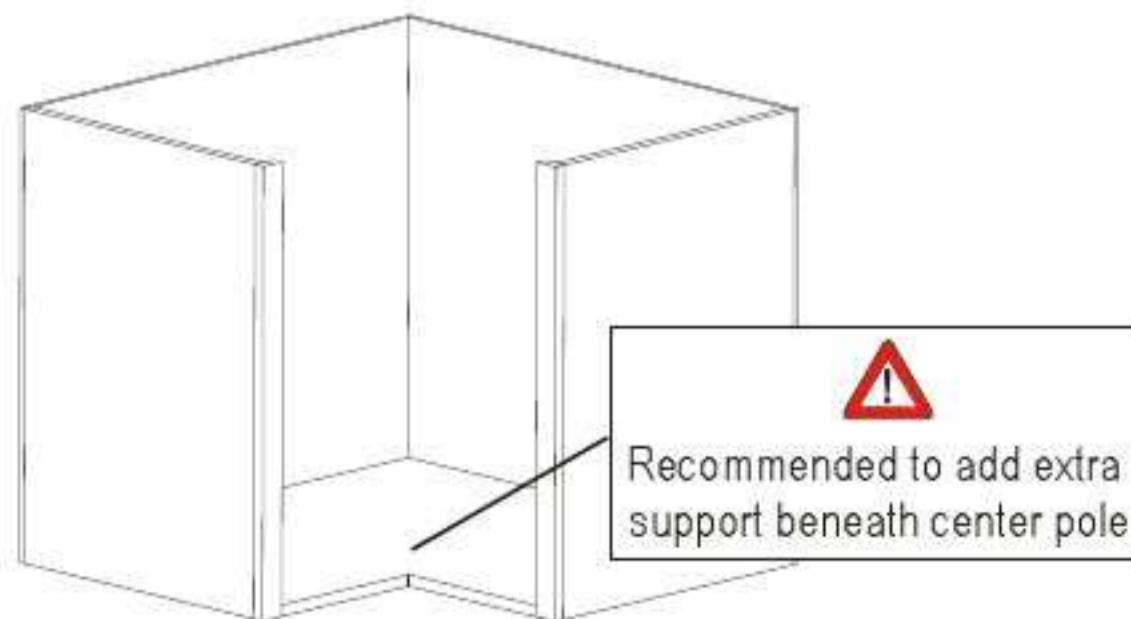

**Mounting Instruction**  
**LazySusan**

fasteners are not included

Post bottom mounted	Post height adjustable
use 3x	use 6x
	
pan head	pan head

**Framed Cabinet**

Tray	A <sub>min</sub>	B <sub>min</sub>	C <sub>min</sub>	R
24"	10 1/16" (256 mm)	14 13/16" (377 mm)	2 5/16" (59 mm)	12" (305 mm)
28"	10 9/16" (268 mm)	18 1/4" (464 mm)	3 11/16" (94 mm)	14" (356 mm)
32"	11 3/8" (289 mm)	21 1/2" (546 mm)	4 3/4" (121 mm)	16 1/8" (410 mm)

**Frameless Cabinet**

Tray	E <sub>min</sub>	G <sub>min</sub>	K <sub>min</sub>	R
24"	10 15/16" (279 mm)	14 1/16" (358 mm)	1 9/16" (40 mm)	12" (305 mm)
28"	11 9/16" (294 mm)	17 1/2" (444,5 mm)	2 15/16" (74,5 mm)	14" (356 mm)
32"	12 10/16" (321 mm)	20 3/4" (527 mm)	4" (102 mm)	16 1/8" (410 mm)

A. Post with Stand for bottom Mounting (p. 2 - 6)

B. Post height adjustable (p. 6 - 9)

A. Post with Stand for bottom Mounting

**1**

**2**

**!Caution!**  
Mounting position  
of post

**3**

Dimensions in mm  
Inches are approximate

**4**

Dimensions in mm  
Inches are approximate

B. Post height adjustable

**1**

Bottom

Top

mark only center position !

Dimensions in mm  
inches are approximate