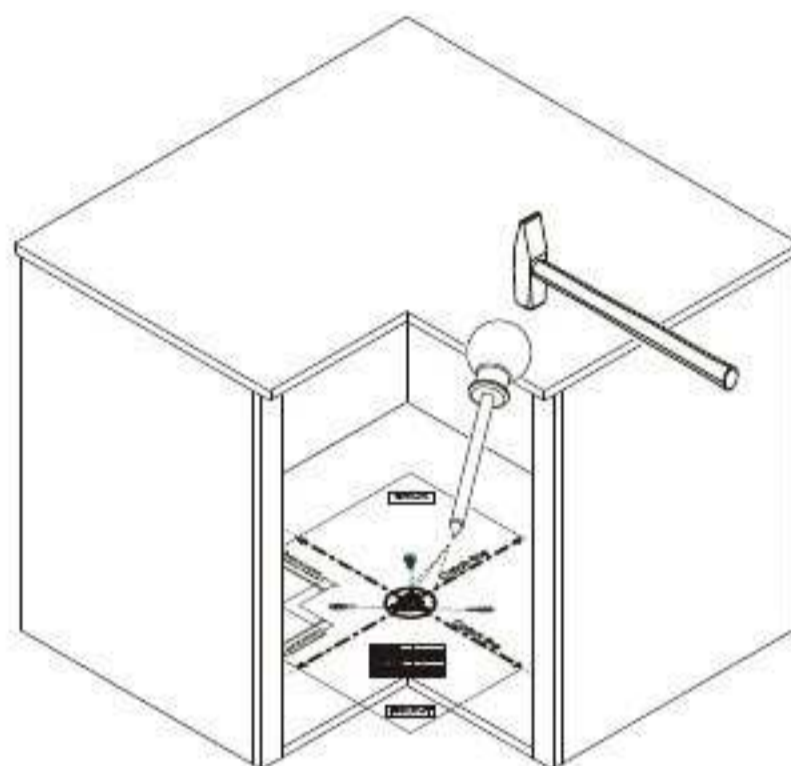

**Mounting Instruction**  
**LazySusan**

fasteners are not included

Post bottom mounted	Post height adjustable
use 3x	use 6x
	
pan head	pan head

**Framed Cabinet**

Tray	A <sub>min</sub>	B <sub>min</sub>	C <sub>min</sub>	R
24"	10 1/16" (256 mm)	14 13/16" (377 mm)	2 5/16" (59 mm)	12" (305 mm)
28"	10 9/16" (268 mm)	18 1/4" (464 mm)	3 11/16" (94 mm)	14" (356 mm)
32"	11 3/8" (289 mm)	21 1/2" (546 mm)	4 3/4" (121 mm)	16 1/8" (410 mm)

A. Post with Stand for bottom Mounting (p. 2 - 6)

B. Post height adjustable (p. 6 - 9)

A. Post with Stand for bottom Mounting

**1**

**2**

**!Caution!**  
Mounting position  
of post

**3**

Dimensions in mm  
Inches are approximate

**4**

Dimensions in mm  
Inches are approximate

B. Post height adjustable

**1**

Bottom

Top

mark only center position !

Dimensions in mm  
inches are approximate

**2**

Dimensions in mm  
Inches are approximate

**3**

Dimensions in mm  
Inches are approximate

**4**

**5**