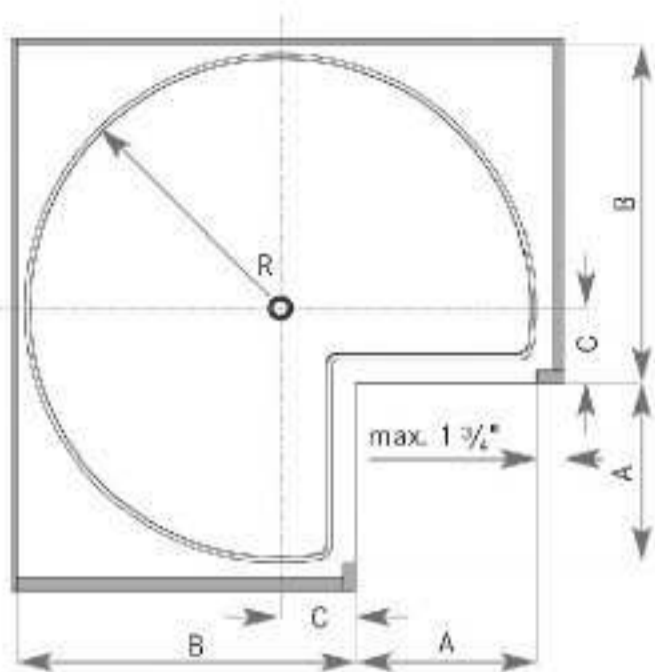

**Mounting Instruction**  
**LazySusan**

fasteners are not included

Post bottom mounted	Post height adjustable
use 3x	use 6x
	
pan head	pan head

**Framed Cabinet**

Tray	A <sub>min</sub>	B <sub>min</sub>	C <sub>min</sub>	R
24"	10 1/16" (256 mm)	14 13/16" (377 mm)	2 5/16" (59 mm)	12" (305 mm)
28"	10 9/16" (268 mm)	18 1/4" (464 mm)	3 11/16" (94 mm)	14" (356 mm)
32"	11 3/8" (289 mm)	21 1/2" (546 mm)	4 3/4" (121 mm)	16 1/8" (410 mm)

**Frameless Cabinet**

Tray	E <sub>min</sub>	G <sub>min</sub>	K <sub>min</sub>	R
24"	10 15/16" (279 mm)	14 1/16" (358 mm)	1 9/16" (40 mm)	12" (305 mm)
28"	11 9/16" (294 mm)	17 1/2" (444,5 mm)	2 15/16" (74,5 mm)	14" (356 mm)
32"	12 10/16" (321 mm)	20 3/4" (527 mm)	4" (102 mm)	16 1/8" (410 mm)

A. Post with Stand for bottom Mounting (p. 2 - 6)

B. Post height adjustable (p. 6 - 9)

A. Post with Stand for bottom Mounting

**1**

**2**

**!Caution!**  
Mounting position  
of post

**3**

Dimensions in mm  
Inches are approximate

**4**

Dimensions in mm  
Inches are approximate

B. Post height adjustable

**1**

Bottom

Top

mark only center position !

Dimensions in mm  
inches are approximate