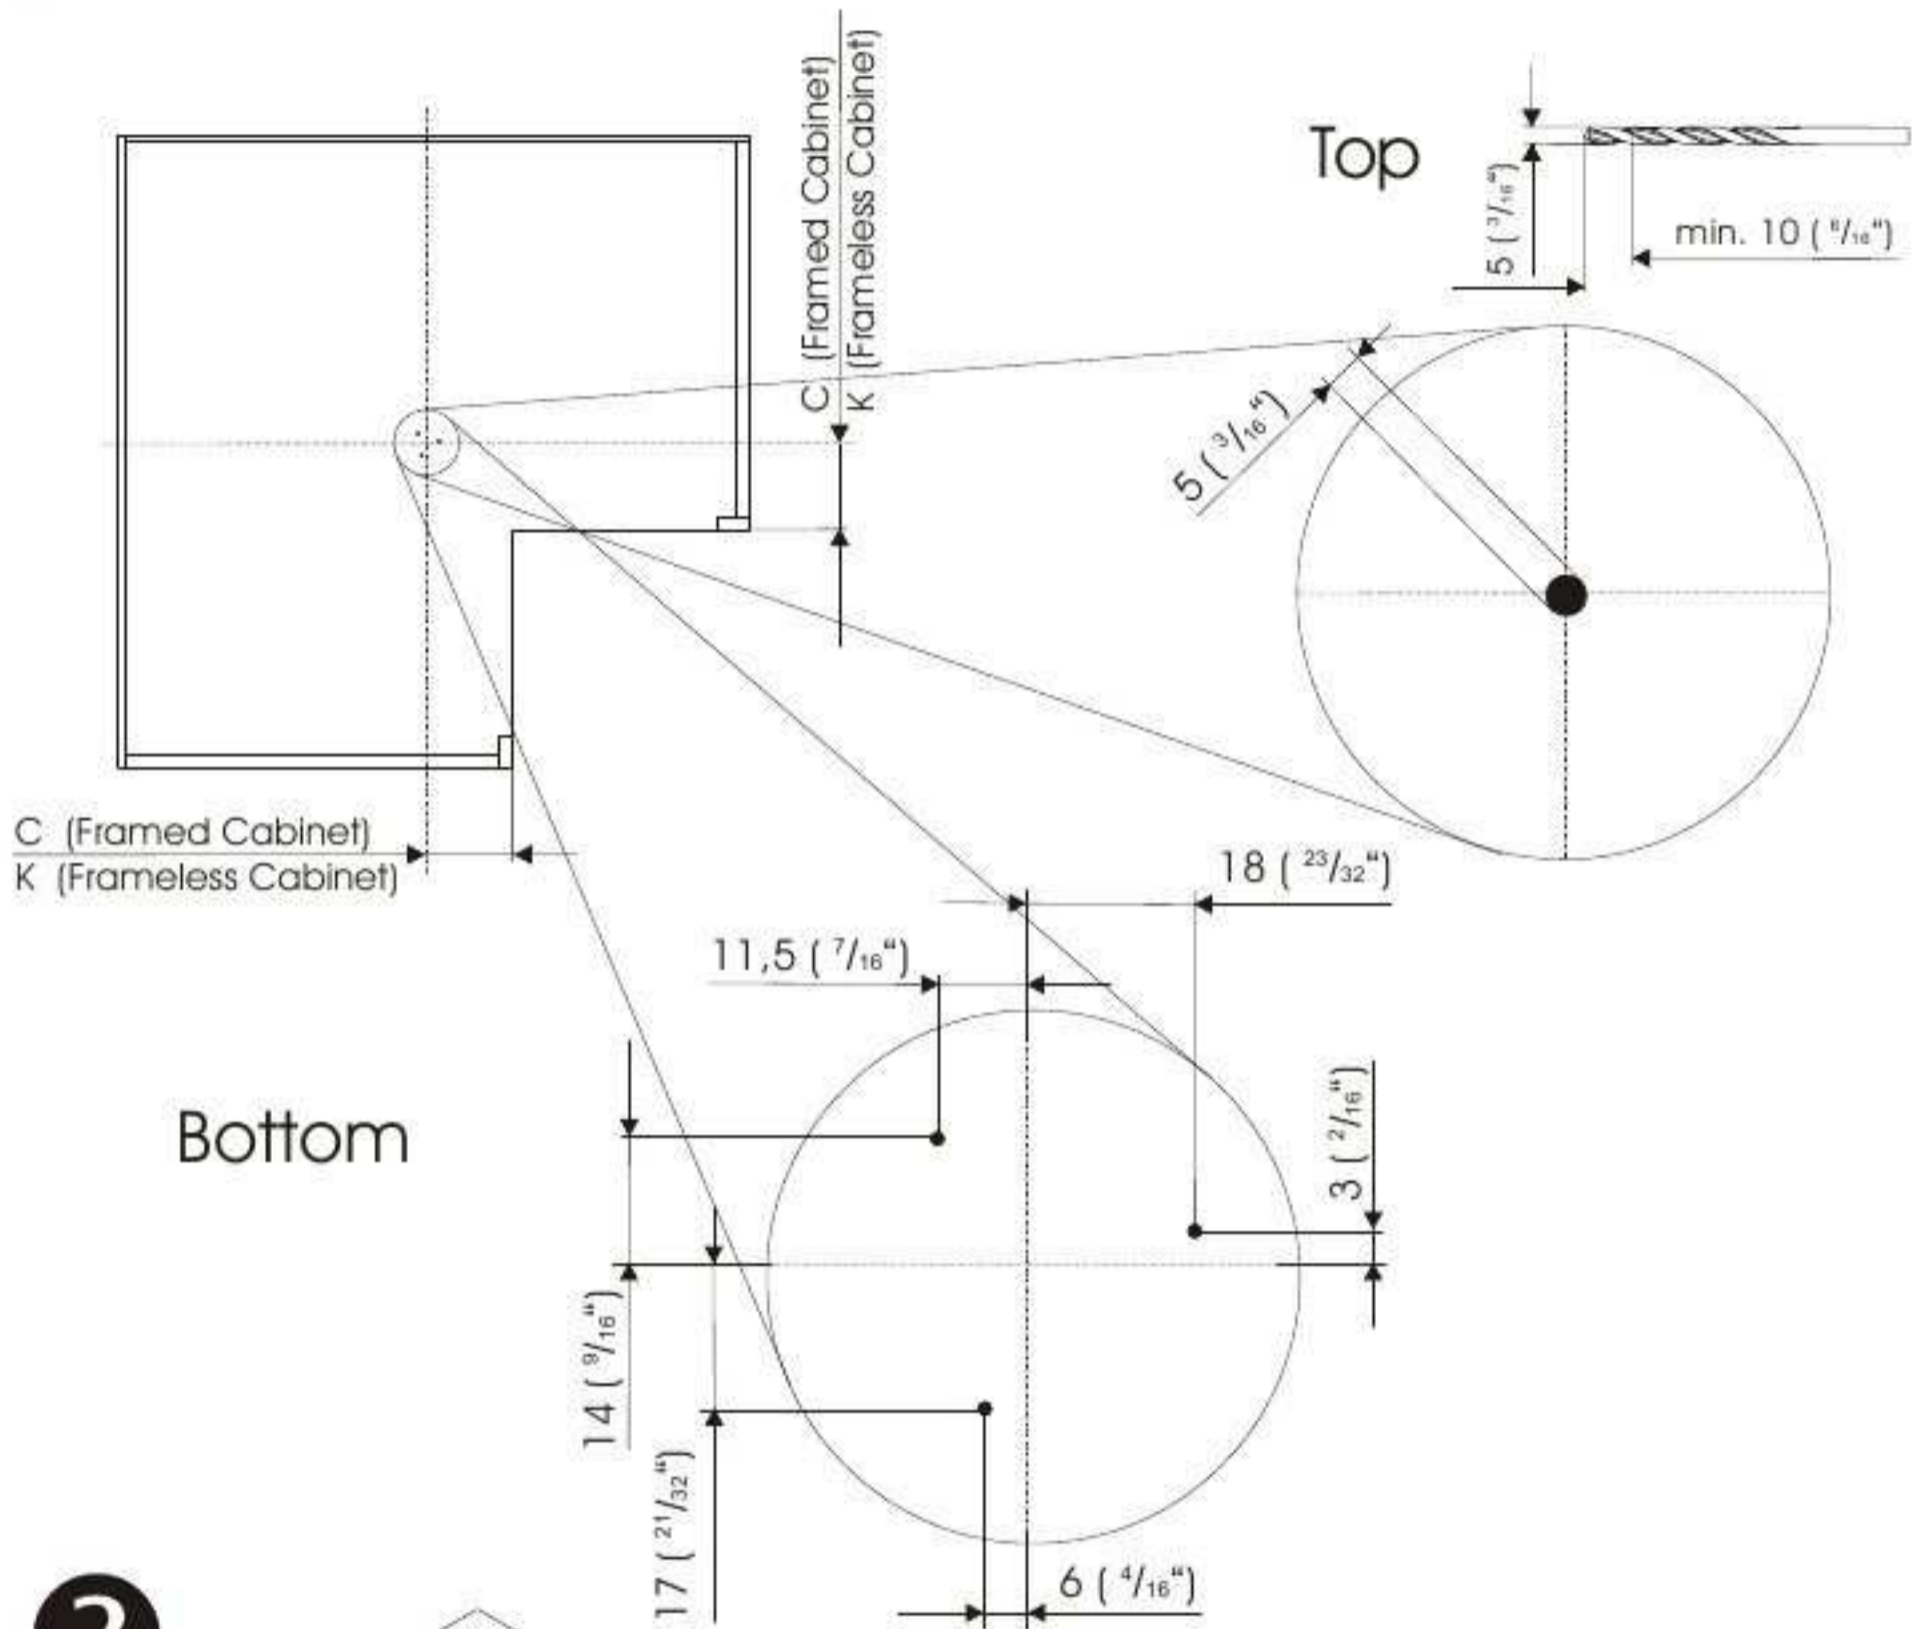

**Mounting Instruction**  
**LazySusan**

fasteners are not included

Post bottom mounted	Post height adjustable
use 3x	use 6x
	
pan head	pan head

**Framed Cabinet**

Tray	A <sub>min</sub>	B <sub>min</sub>	C <sub>min</sub>	R
24"	10 1/16" (256 mm)	14 13/16" (377 mm)	2 5/16" (59 mm)	12" (305 mm)
28"	10 9/16" (268 mm)	18 1/4" (464 mm)	3 11/16" (94 mm)	14" (356 mm)
32"	11 3/8" (289 mm)	21 1/2" (546 mm)	4 3/4" (121 mm)	16 1/8" (410 mm)

A. Post with Stand for bottom Mounting (p. 2 - 6)

B. Post height adjustable (p. 6 - 9)

A. Post with Stand for bottom Mounting

**1**

**2**

**!Caution!**  
Mounting position  
of post

**3**

Dimensions in mm  
Inches are approximate

**4**

Dimensions in mm  
Inches are approximate

B. Post height adjustable

**1**

Bottom

Top

mark only center position !

Dimensions in mm  
inches are approximate

**2**

Dimensions in mm  
Inches are approximate

**3**

Dimensions in mm  
Inches are approximate

**4**

**5**