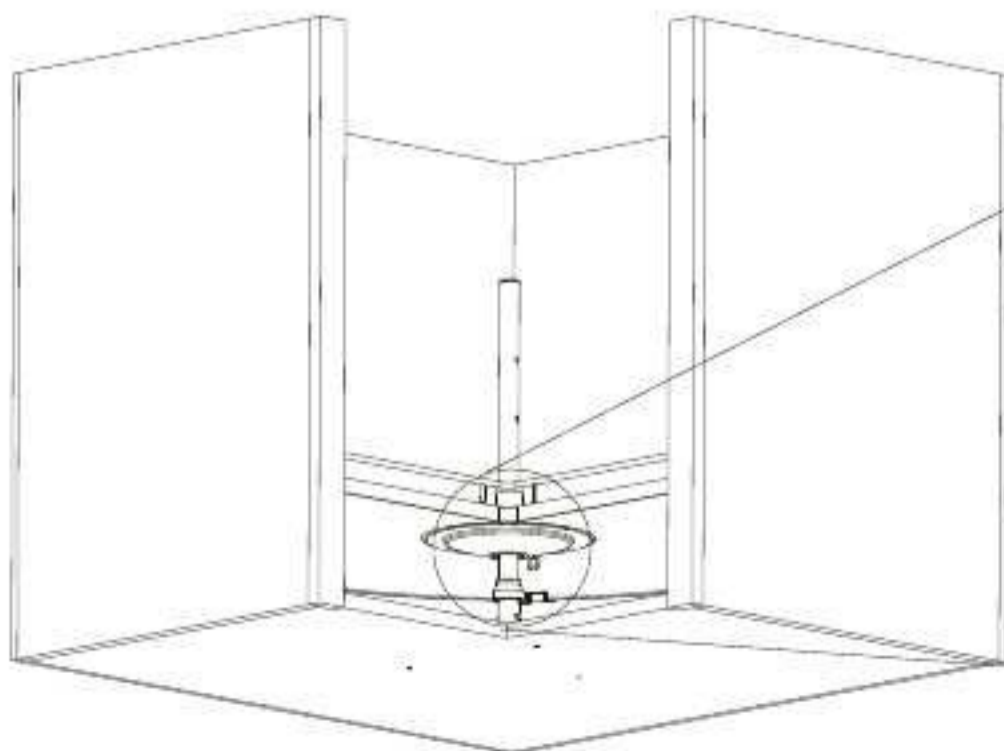

**Mounting Instruction**  
**LazySusan**

fasteners are not included

Post bottom mounted	Post height adjustable
use 3x	use 6x
	
pan head	pan head

**Framed Cabinet**

Tray	A <sub>min</sub>	B <sub>min</sub>	C <sub>min</sub>	R
24"	10 1/16" (256 mm)	14 13/16" (377 mm)	2 5/16" (59 mm)	12" (305 mm)
28"	10 9/16" (268 mm)	18 1/4" (464 mm)	3 11/16" (94 mm)	14" (356 mm)
32"	11 3/8" (289 mm)	21 1/2" (546 mm)	4 3/4" (121 mm)	16 1/8" (410 mm)

**Frameless Cabinet**

Tray	E <sub>min</sub>	G <sub>min</sub>	K <sub>min</sub>	R
24"	10 15/16" (279 mm)	14 1/16" (358 mm)	1 9/16" (40 mm)	12" (305 mm)
28"	11 9/16" (294 mm)	17 1/2" (444,5 mm)	2 15/16" (74,5 mm)	14" (356 mm)
32"	12 10/16" (321 mm)	20 3/4" (527 mm)	4" (102 mm)	16 1/8" (410 mm)

A. Post with Stand for bottom Mounting (p. 2 - 6)

B. Post height adjustable (p. 6 - 9)

A. Post with Stand for bottom Mounting

**1**

**2**

**!Caution!**  
Mounting position  
of post

**3**

Dimensions in mm  
Inches are approximate

**4**

Dimensions in mm  
Inches are approximate

B. Post height adjustable

**1**

Bottom

Top

mark only center position !

Dimensions in mm  
inches are approximate