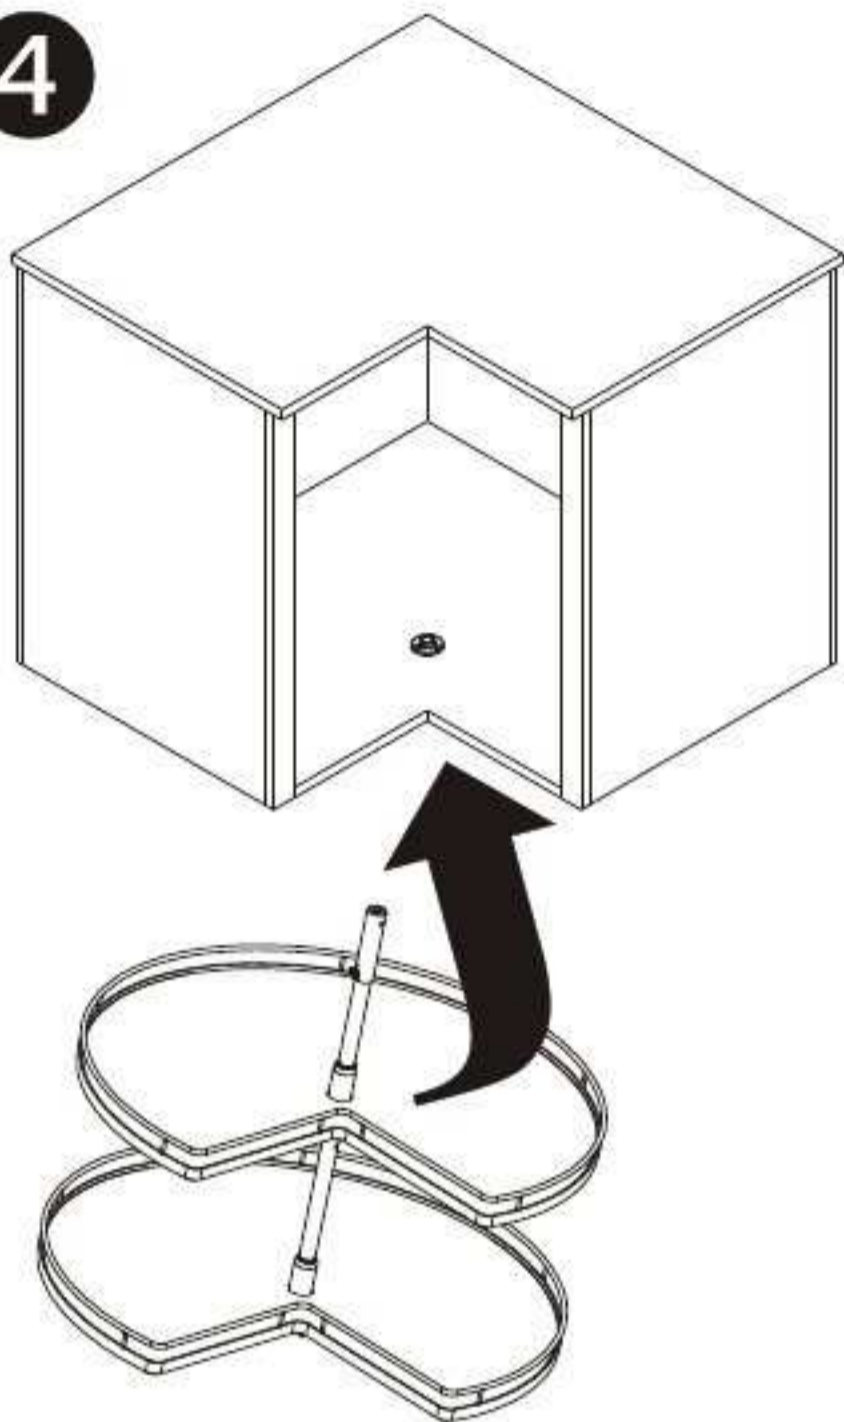

**Mounting Instruction**  
**LazySusan**

fasteners are not included

Post bottom mounted	Post height adjustable
use 3x	use 6x
	
pan head	pan head

**Framed Cabinet**

Tray	A <sub>min</sub>	B <sub>min</sub>	C <sub>min</sub>	R
24"	10 1/16" (256 mm)	14 13/16" (377 mm)	2 5/16" (59 mm)	12" (305 mm)
28"	10 9/16" (268 mm)	18 1/4" (464 mm)	3 11/16" (94 mm)	14" (356 mm)
32"	11 3/8" (289 mm)	21 1/2" (546 mm)	4 3/4" (121 mm)	16 1/8" (410 mm)

A. Post with Stand for bottom Mounting (p. 2 - 6)

B. Post height adjustable (p. 6 - 9)

A. Post with Stand for bottom Mounting

**1**

**2**

**!Caution!**  
Mounting position  
of post

**3**

Dimensions in mm  
Inches are approximate

**4**

Dimensions in mm  
Inches are approximate

B. Post height adjustable

**1**

Bottom

Top

mark only center position !

Dimensions in mm  
inches are approximate

**2**

Dimensions in mm  
Inches are approximate

**3**

Dimensions in mm  
Inches are approximate

**4**

**5**