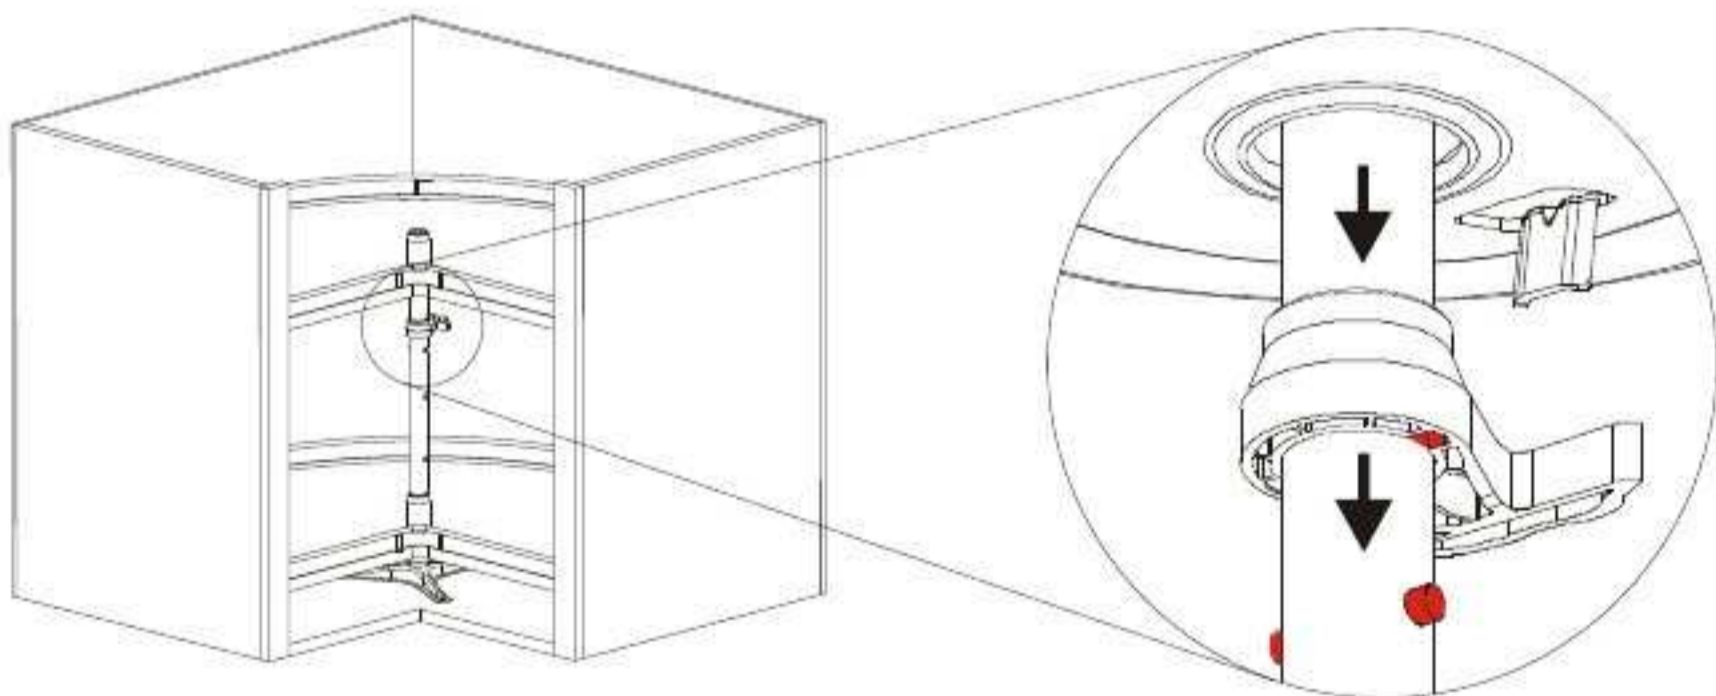

**Mounting Instruction**  
**LazySusan**

fasteners are not included

Post bottom mounted	Post height adjustable
use 3x	use 6x
	
pan head	pan head

**Framed Cabinet**

Tray	A <sub>min</sub>	B <sub>min</sub>	C <sub>min</sub>	R
24"	10 1/16" (256 mm)	14 13/16" (377 mm)	2 5/16" (59 mm)	12" (305 mm)
28"	10 9/16" (268 mm)	18 1/4" (464 mm)	3 11/16" (94 mm)	14" (356 mm)
32"	11 3/8" (289 mm)	21 1/2" (546 mm)	4 3/4" (121 mm)	16 1/8" (410 mm)

A. Post with Stand for bottom Mounting (p. 2 - 6)

B. Post height adjustable (p. 6 - 9)

A. Post with Stand for bottom Mounting

**1**

**2**

**!Caution!**  
Mounting position  
of post

**3**

Dimensions in mm  
Inches are approximate

**4**

Dimensions in mm  
Inches are approximate

B. Post height adjustable

**1**

Bottom

Top

mark only center position !

Dimensions in mm  
inches are approximate