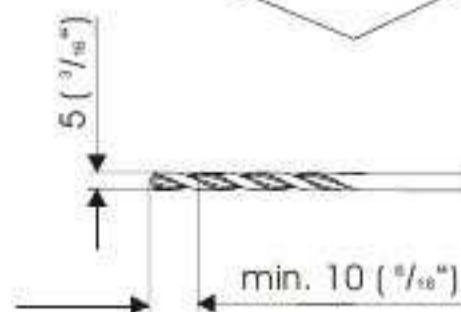

A. Post with Stand for bottom Mounting (p. 2 - 6)

B. Post height adjustable (p. 6 - 9)

A. Post with Stand for bottom Mounting

**1**

**2**

**!Caution!**  
Mounting position  
of post

**3**

Dimensions in mm  
Inches are approximate

**4**

Dimensions in mm  
Inches are approximate

B. Post height adjustable

**1**

Bottom

Top

mark only center position !

Dimensions in mm  
inches are approximate

**2**

Dimensions in mm  
Inches are approximate

**3**

Dimensions in mm  
Inches are approximate

**4**

**5**