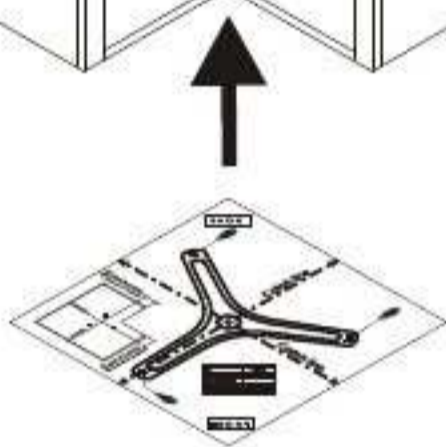

**Mounting Instruction**  
**LazySusan**

fasteners are not included

Post bottom mounted	Post height adjustable
use 3x	use 6x
	
pan head	pan head

**Framed Cabinet**

Tray	A <sub>min</sub>	B <sub>min</sub>	C <sub>min</sub>	R
24"	10 1/16" (256 mm)	14 13/16" (377 mm)	2 5/16" (59 mm)	12" (305 mm)
28"	10 9/16" (268 mm)	18 1/4" (464 mm)	3 11/16" (94 mm)	14" (356 mm)
32"	11 3/8" (289 mm)	21 1/2" (546 mm)	4 3/4" (121 mm)	16 1/8" (410 mm)

**Frameless Cabinet**

Tray	E <sub>min</sub>	G <sub>min</sub>	K <sub>min</sub>	R
24"	10 15/16" (279 mm)	14 1/16" (358 mm)	1 9/16" (40 mm)	12" (305 mm)
28"	11 9/16" (294 mm)	17 1/2" (444,5 mm)	2 15/16" (74,5 mm)	14" (356 mm)
32"	12 10/16" (321 mm)	20 3/4" (527 mm)	4" (102 mm)	16 1/8" (410 mm)

A. Post with Stand for bottom Mounting (p. 2 - 6)

B. Post height adjustable (p. 6 - 9)

A. Post with Stand for bottom Mounting

**1**

**2**

**!Caution!**  
Mounting position  
of post

**3**

Dimensions in mm  
Inches are approximate

**4**

Dimensions in mm  
Inches are approximate

B. Post height adjustable

**1**

Bottom

Top

mark only center position !

Dimensions in mm  
inches are approximate