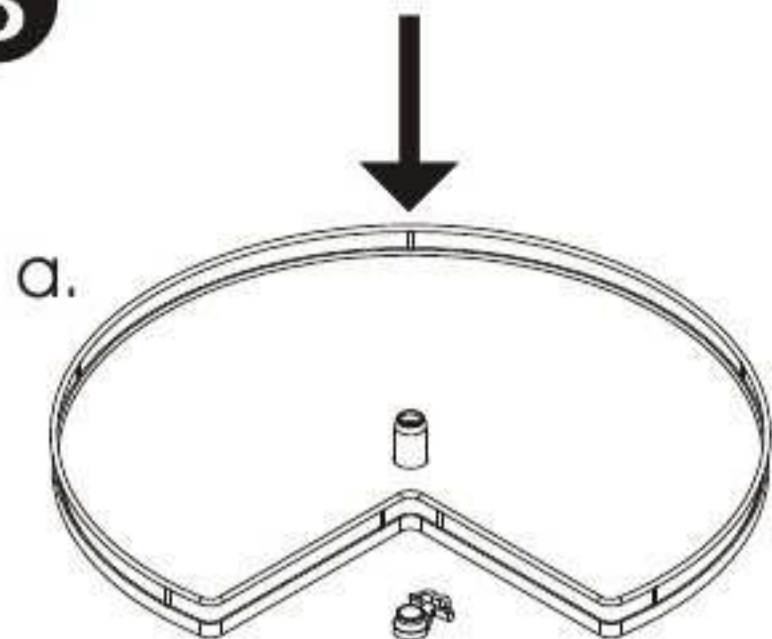

**Mounting Instruction**  
**LazySusan**

fasteners are not included

Post bottom mounted	Post height adjustable
use 3x	use 6x
	
pan head	pan head

**Framed Cabinet**

Tray	A <sub>min</sub>	B <sub>min</sub>	C <sub>min</sub>	R
24"	10 1/16" (256 mm)	14 13/16" (377 mm)	2 5/16" (59 mm)	12" (305 mm)
28"	10 9/16" (268 mm)	18 1/4" (464 mm)	3 11/16" (94 mm)	14" (356 mm)
32"	11 3/8" (289 mm)	21 1/2" (546 mm)	4 3/4" (121 mm)	16 1/8" (410 mm)

A. Post with Stand for bottom Mounting (p. 2 - 6)

B. Post height adjustable (p. 6 - 9)

A. Post with Stand for bottom Mounting

**1**

**2**

**!Caution!**  
Mounting position  
of post

**3**

Dimensions in mm  
Inches are approximate

**4**

Dimensions in mm  
Inches are approximate

B. Post height adjustable

**1**

Bottom

Top

mark only center position !

Dimensions in mm  
inches are approximate

**2**

Dimensions in mm  
Inches are approximate

**3**

Dimensions in mm  
Inches are approximate

**4**

**5**