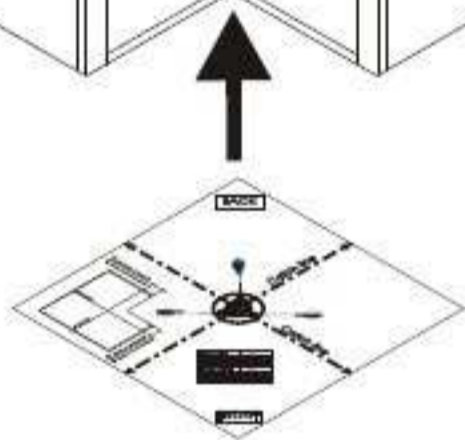

**Mounting Instruction**  
**LazySusan**

fasteners are not included

Post bottom mounted	Post height adjustable
use 3x	use 6x
	
pan head	pan head

**Framed Cabinet**

Tray	A <sub>min</sub>	B <sub>min</sub>	C <sub>min</sub>	R
24"	10 1/16" (256 mm)	14 13/16" (377 mm)	2 5/16" (59 mm)	12" (305 mm)
28"	10 9/16" (268 mm)	18 1/4" (464 mm)	3 11/16" (94 mm)	14" (356 mm)
32"	11 3/8" (289 mm)	21 1/2" (546 mm)	4 3/4" (121 mm)	16 1/8" (410 mm)

A. Post with Stand for bottom Mounting (p. 2 - 6)

B. Post height adjustable (p. 6 - 9)

A. Post with Stand for bottom Mounting

**1**

**2**

**!Caution!**  
Mounting position  
of post

**3**

Dimensions in mm  
Inches are approximate

**4**

Dimensions in mm  
Inches are approximate

B. Post height adjustable

**1**

Bottom

Top

mark only center position !

Dimensions in mm  
inches are approximate

**2**

Dimensions in mm  
Inches are approximate

**3**

Dimensions in mm  
Inches are approximate

**4**

**5**