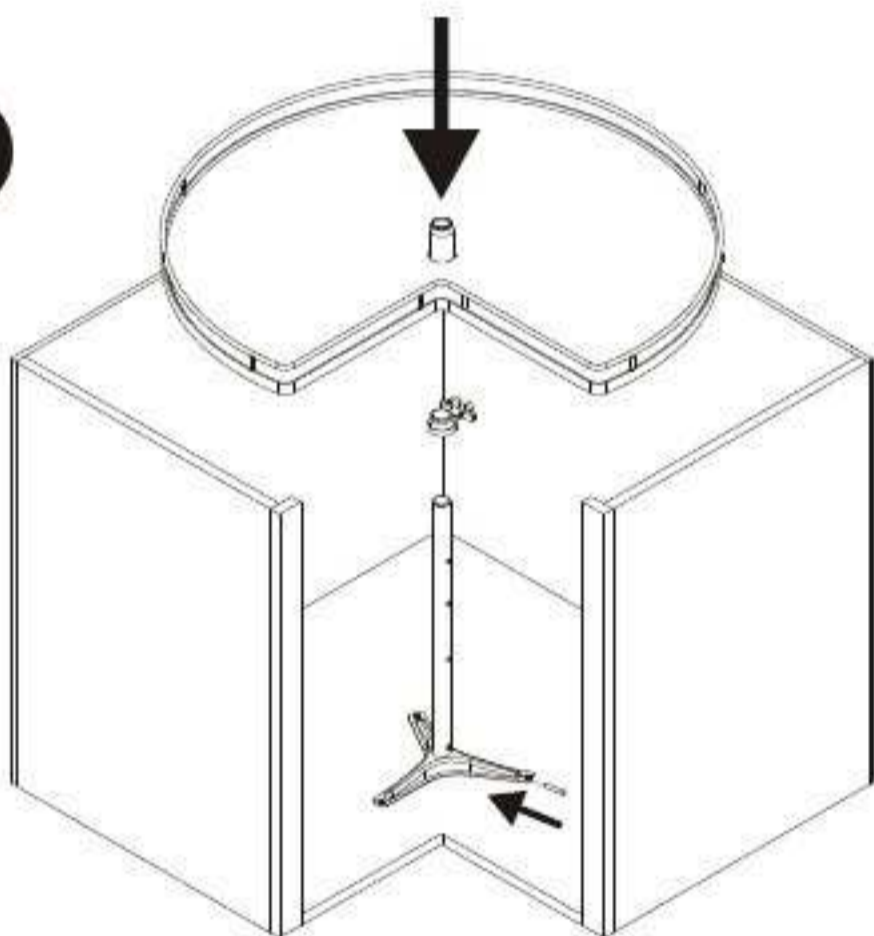

**Mounting Instruction**  
**LazySusan**

fasteners are not included

Post bottom mounted	Post height adjustable
use 3x	use 6x
	
pan head	pan head

**Framed Cabinet**

Tray	A <sub>min</sub>	B <sub>min</sub>	C <sub>min</sub>	R
24"	10 1/16" (256 mm)	14 13/16" (377 mm)	2 5/16" (59 mm)	12" (305 mm)
28"	10 9/16" (268 mm)	18 1/4" (464 mm)	3 11/16" (94 mm)	14" (356 mm)
32"	11 3/8" (289 mm)	21 1/2" (546 mm)	4 3/4" (121 mm)	16 1/8" (410 mm)

**Frameless Cabinet**

Tray	E <sub>min</sub>	G <sub>min</sub>	K <sub>min</sub>	R
24"	10 15/16" (279 mm)	14 1/16" (358 mm)	1 9/16" (40 mm)	12" (305 mm)
28"	11 9/16" (294 mm)	17 1/2" (444,5 mm)	2 15/16" (74,5 mm)	14" (356 mm)
32"	12 10/16" (321 mm)	20 3/4" (527 mm)	4" (102 mm)	16 1/8" (410 mm)

A. Post with Stand for bottom Mounting (p. 2 - 6)

B. Post height adjustable (p. 6 - 9)

A. Post with Stand for bottom Mounting

**1**

**2**

**!Caution!**  
Mounting position  
of post

**3**

Dimensions in mm  
Inches are approximate

**4**

Dimensions in mm  
Inches are approximate

B. Post height adjustable

**1**

Bottom

Top

mark only center position !

Dimensions in mm  
inches are approximate