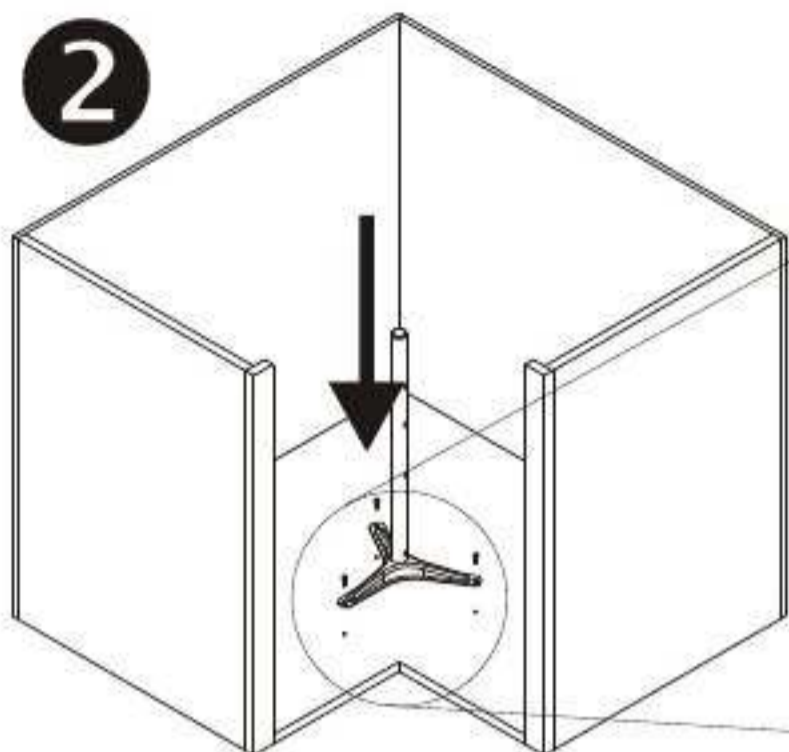

**Mounting Instruction**  
**LazySusan**

fasteners are not included

Post bottom mounted	Post height adjustable
use 3x	use 6x
	
pan head	pan head

**Framed Cabinet**

Tray	A <sub>min</sub>	B <sub>min</sub>	C <sub>min</sub>	R
24"	10 1/16" (256 mm)	14 13/16" (377 mm)	2 5/16" (59 mm)	12" (305 mm)
28"	10 9/16" (268 mm)	18 1/4" (464 mm)	3 11/16" (94 mm)	14" (356 mm)
32"	11 3/8" (289 mm)	21 1/2" (546 mm)	4 3/4" (121 mm)	16 1/8" (410 mm)

**Frameless Cabinet**

Tray	E <sub>min</sub>	G <sub>min</sub>	K <sub>min</sub>	R
24"	10 15/16" (279 mm)	14 1/16" (358 mm)	1 9/16" (40 mm)	12" (305 mm)
28"	11 9/16" (294 mm)	17 1/2" (444,5 mm)	2 15/16" (74,5 mm)	14" (356 mm)
32"	12 10/16" (321 mm)	20 3/4" (527 mm)	4" (102 mm)	16 1/8" (410 mm)

A. Post with Stand for bottom Mounting (p. 2 - 6)

B. Post height adjustable (p. 6 - 9)

A. Post with Stand for bottom Mounting

**1**

**2**

**!Caution!**  
Mounting position  
of post

**3**

Dimensions in mm  
Inches are approximate

**4**

Dimensions in mm  
Inches are approximate

B. Post height adjustable

**1**

Bottom

Top

mark only center position !

Dimensions in mm  
inches are approximate