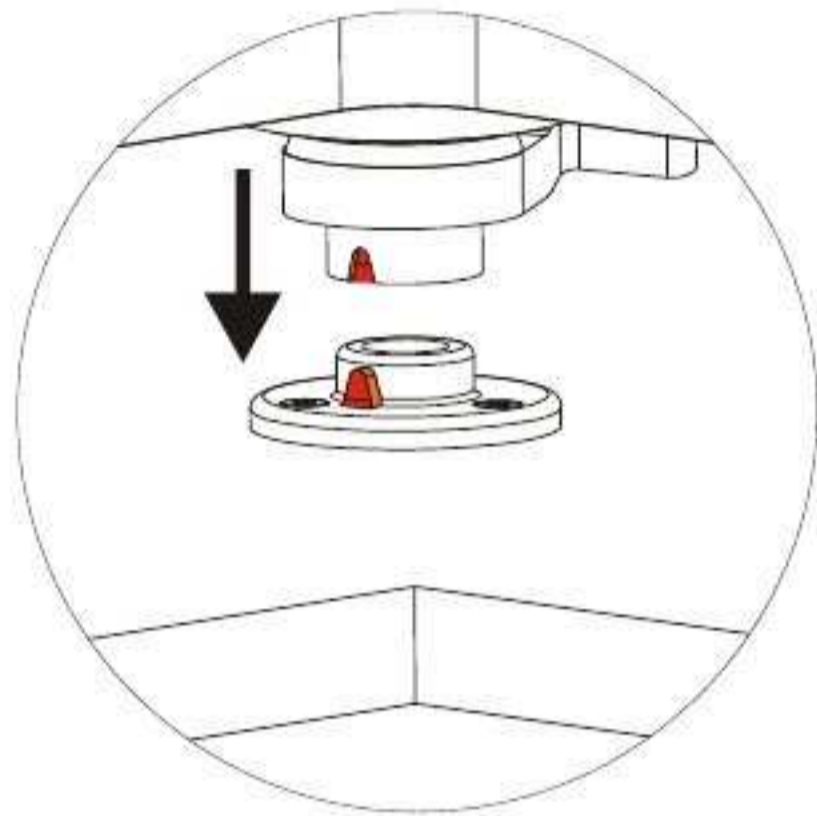

**Mounting Instruction**  
**LazySusan**

fasteners are not included

Post bottom mounted	Post height adjustable
use 3x	use 6x
	
pan head	pan head

**Framed Cabinet**

Tray	A <sub>min</sub>	B <sub>min</sub>	C <sub>min</sub>	R
24"	10 1/16" (256 mm)	14 13/16" (377 mm)	2 5/16" (59 mm)	12" (305 mm)
28"	10 9/16" (268 mm)	18 1/4" (464 mm)	3 11/16" (94 mm)	14" (356 mm)
32"	11 3/8" (289 mm)	21 1/2" (546 mm)	4 3/4" (121 mm)	16 1/8" (410 mm)

A. Post with Stand for bottom Mounting (p. 2 - 6)

B. Post height adjustable (p. 6 - 9)

A. Post with Stand for bottom Mounting

**1**

**2**

**!Caution!**  
Mounting position  
of post

**3**

Dimensions in mm  
Inches are approximate

**4**

Dimensions in mm  
Inches are approximate

B. Post height adjustable

**1**

Bottom

Top

mark only center position !

Dimensions in mm  
inches are approximate

**2**

Dimensions in mm  
Inches are approximate

**3**

Dimensions in mm  
Inches are approximate

**4**

**5**