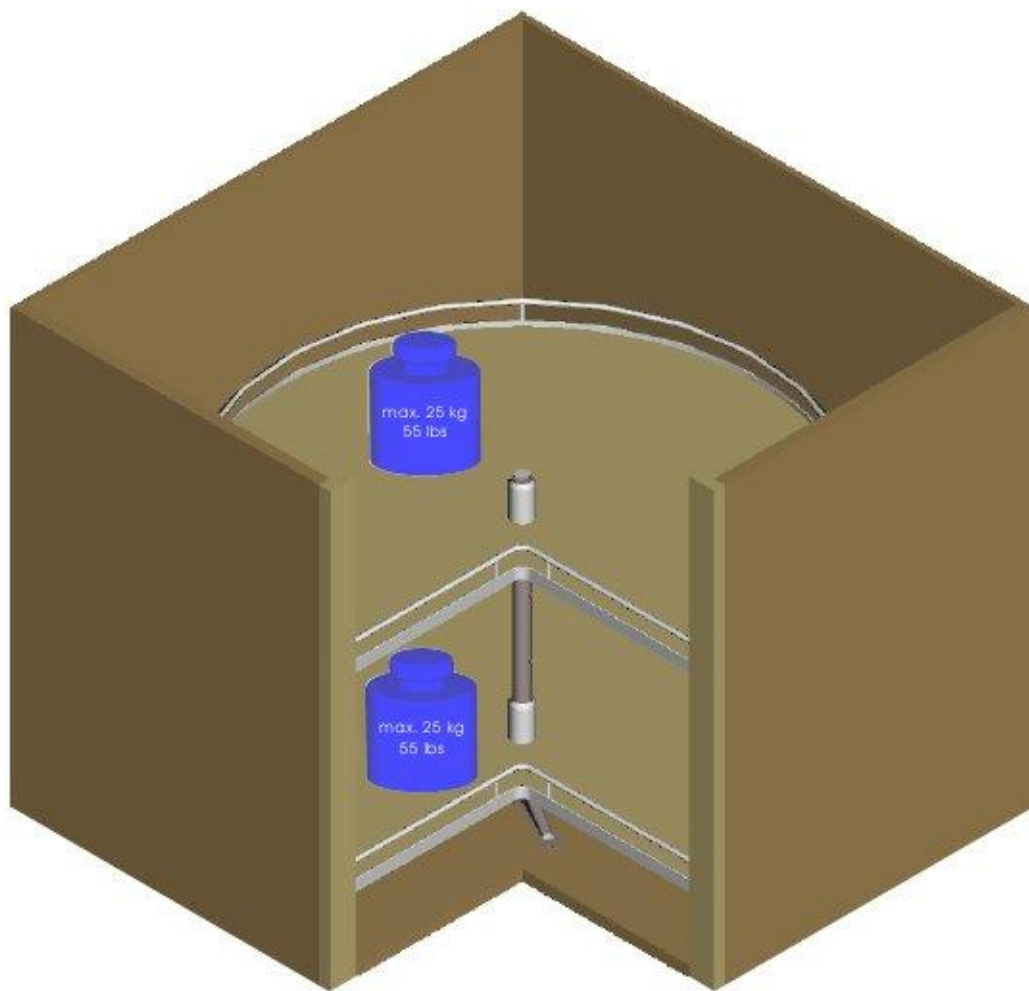

**Mounting Instruction**  
**LazySusan**

fasteners are not included

Post bottom mounted	Post height adjustable
use 3x	use 6x
	
pan head	pan head

**Framed Cabinet**

Tray	A <sub>min</sub>	B <sub>min</sub>	C <sub>min</sub>	R
24"	10 1/16" (256 mm)	14 13/16" (377 mm)	2 5/16" (59 mm)	12" (305 mm)
28"	10 9/16" (268 mm)	18 1/4" (464 mm)	3 11/16" (94 mm)	14" (356 mm)
32"	11 3/8" (289 mm)	21 1/2" (546 mm)	4 3/4" (121 mm)	16 1/8" (410 mm)

**Frameless Cabinet**

Tray	E <sub>min</sub>	G <sub>min</sub>	K <sub>min</sub>	R
24"	10 15/16" (279 mm)	14 1/16" (358 mm)	1 9/16" (40 mm)	12" (305 mm)
28"	11 9/16" (294 mm)	17 1/2" (444,5 mm)	2 15/16" (74,5 mm)	14" (356 mm)
32"	12 10/16" (321 mm)	20 3/4" (527 mm)	4" (102 mm)	16 1/8" (410 mm)

A. Post with Stand for bottom Mounting (p. 2 - 6)

B. Post height adjustable (p. 6 - 9)

A. Post with Stand for bottom Mounting

**1**

**2**

**!Caution!**  
Mounting position  
of post

**3**

Dimensions in mm  
Inches are approximate

**4**

Dimensions in mm  
Inches are approximate

B. Post height adjustable

**1**

Bottom

Top

mark only center position !

Dimensions in mm  
inches are approximate