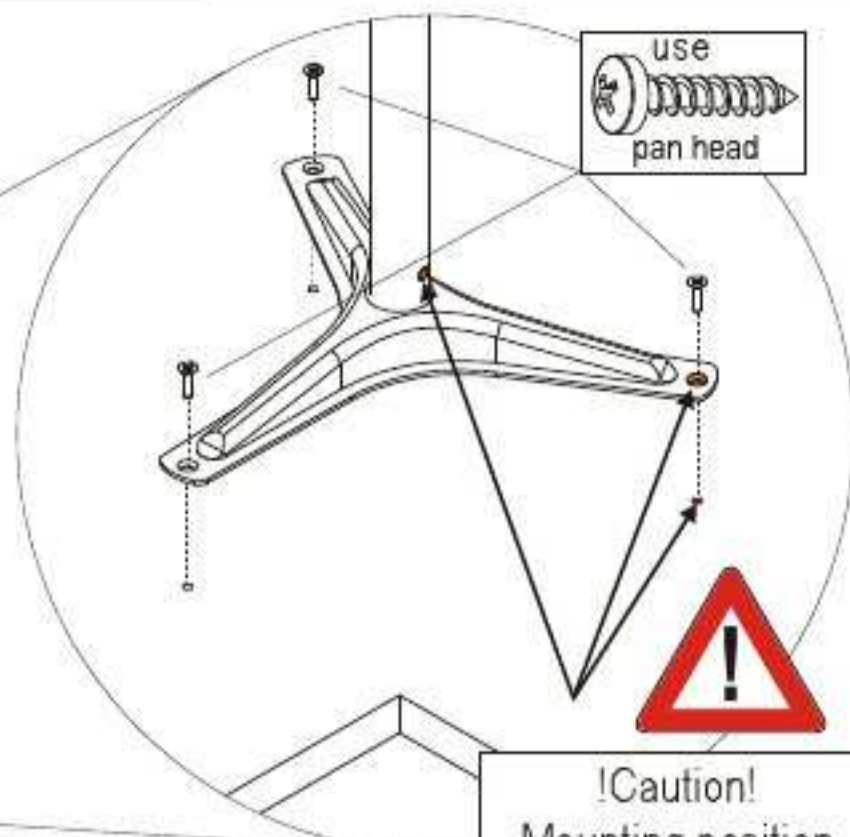

A. Post with Stand for bottom Mounting (p. 2 - 6)

B. Post height adjustable (p. 6 - 9)

A. Post with Stand for bottom Mounting

**1**

**2**

**!Caution!**  
Mounting position  
of post

**3**

Dimensions in mm  
Inches are approximate

**4**

Dimensions in mm  
Inches are approximate

B. Post height adjustable

**1**

Bottom

Top

mark only center position !

Dimensions in mm  
inches are approximate