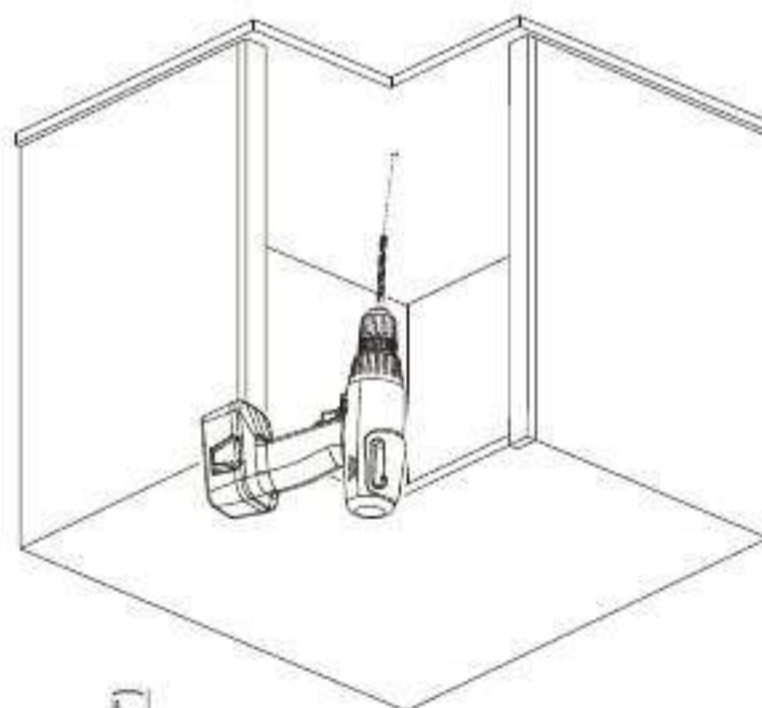

A. Post with Stand for bottom Mounting (p. 2 - 6)

B. Post height adjustable (p. 6 - 9)

A. Post with Stand for bottom Mounting

**1**

**2**

**!Caution!**  
Mounting position  
of post

**3**

Dimensions in mm  
Inches are approximate

**4**

Dimensions in mm  
Inches are approximate

B. Post height adjustable

**1**

Bottom

Top

mark only center position !

Dimensions in mm  
inches are approximate