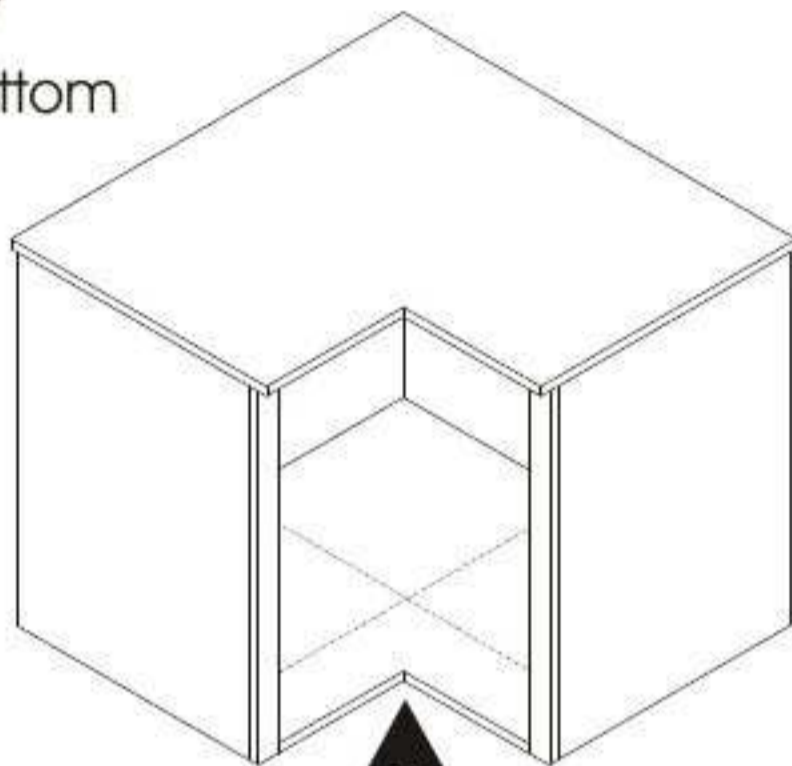

**Mounting Instruction**  
**LazySusan**

fasteners are not included

Post bottom mounted	Post height adjustable
use 3x	use 6x
	
pan head	pan head

**Framed Cabinet**

Tray	A <sub>min</sub>	B <sub>min</sub>	C <sub>min</sub>	R
24"	10 1/16" (256 mm)	14 13/16" (377 mm)	2 5/16" (59 mm)	12" (305 mm)
28"	10 9/16" (268 mm)	18 1/4" (464 mm)	3 11/16" (94 mm)	14" (356 mm)
32"	11 3/8" (289 mm)	21 1/2" (546 mm)	4 3/4" (121 mm)	16 1/8" (410 mm)

A. Post with Stand for bottom Mounting (p. 2 - 6)

B. Post height adjustable (p. 6 - 9)

A. Post with Stand for bottom Mounting

**1**

**2**

**!Caution!**  
Mounting position  
of post

**3**

Dimensions in mm  
Inches are approximate

**4**

Dimensions in mm  
Inches are approximate

B. Post height adjustable

**1**

Bottom

Top

mark only center position !

Dimensions in mm  
inches are approximate

**2**

Dimensions in mm  
Inches are approximate

**3**

Dimensions in mm  
Inches are approximate

**4**

**5**