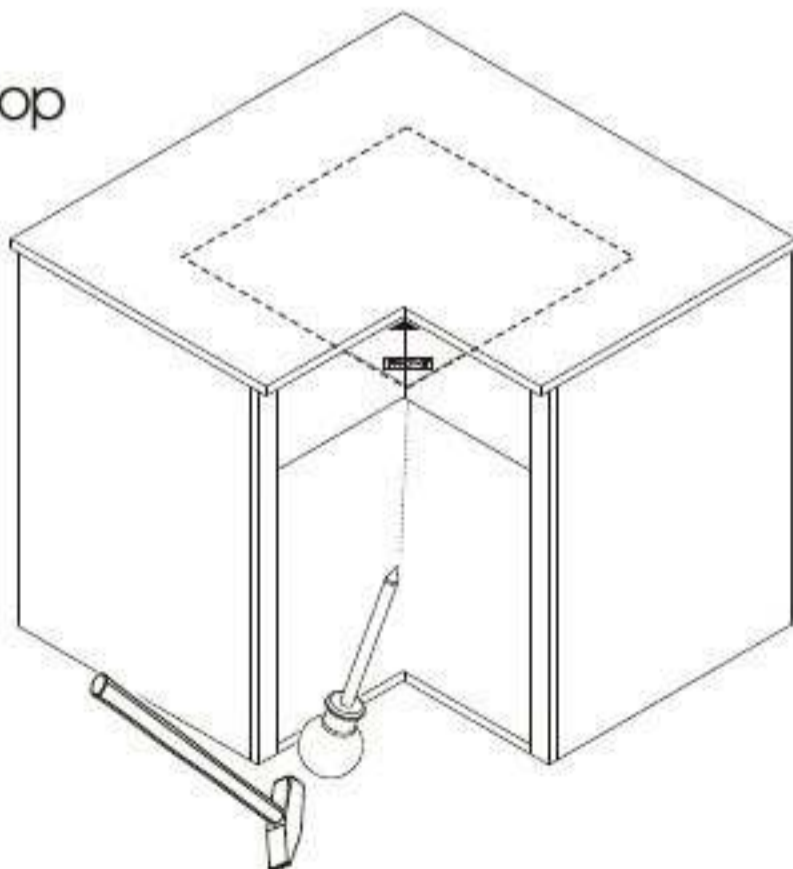

**Mounting Instruction**  
**LazySusan**

fasteners are not included

Post bottom mounted	Post height adjustable
use 3x	use 6x
	
pan head	pan head

**Framed Cabinet**

Tray	A <sub>min</sub>	B <sub>min</sub>	C <sub>min</sub>	R
24"	10 1/16" (256 mm)	14 13/16" (377 mm)	2 5/16" (59 mm)	12" (305 mm)
28"	10 9/16" (268 mm)	18 1/4" (464 mm)	3 11/16" (94 mm)	14" (356 mm)
32"	11 3/8" (289 mm)	21 1/2" (546 mm)	4 3/4" (121 mm)	16 1/8" (410 mm)

A. Post with Stand for bottom Mounting (p. 2 - 6)

B. Post height adjustable (p. 6 - 9)

A. Post with Stand for bottom Mounting

**1**

**2**

**!Caution!**  
Mounting position  
of post

**3**

Dimensions in mm  
Inches are approximate

**4**

Dimensions in mm  
Inches are approximate

B. Post height adjustable

**1**

Bottom

Top

mark only center position !

Dimensions in mm  
inches are approximate