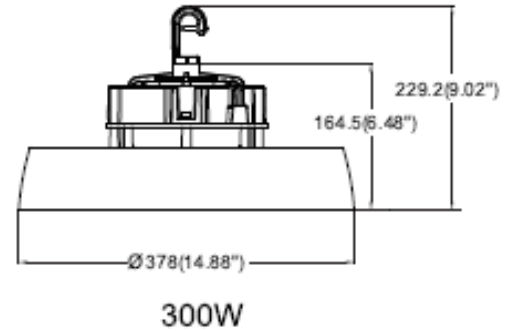

74108B - ECONOMY UFO HIGH BAY

300W 5000K 120-277V