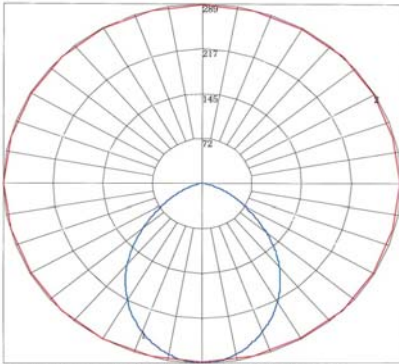

Packaging

Box Qty 1
Master Box Qty 30

www.morrisproducts.com

Morris Products 53 Carey Road, Queensbury, NY 12804