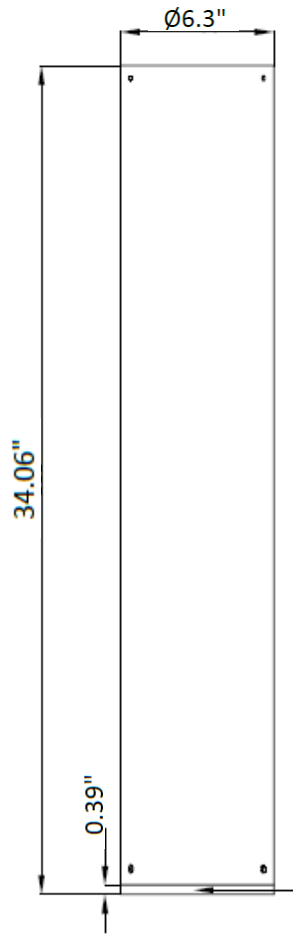

72310A - BOLLARD BASE

ROUND BRONZE

BOLT PATTERN:

FEATURES:

- Round base only
- Tops sold separately: 72311A, 72312A, 72313A
- Corrosion Resistant Die Cast Aluminum Housing
- Bronze Powder Coat Finish
- 5 Year Warranty