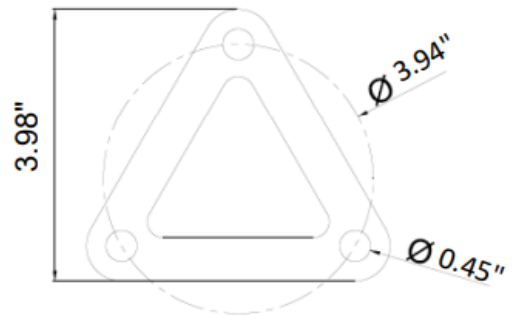

72310A - BOLLARD BASE

ROUND BRONZE

BOLT PATTERN:

FEATURES:

- Round base only
- Tops sold separately: 72311A, 72312A, 72313A
- Corrosion Resistant Die Cast Aluminum Housing
- Bronze Powder Coat Finish
- 5 Year Warranty