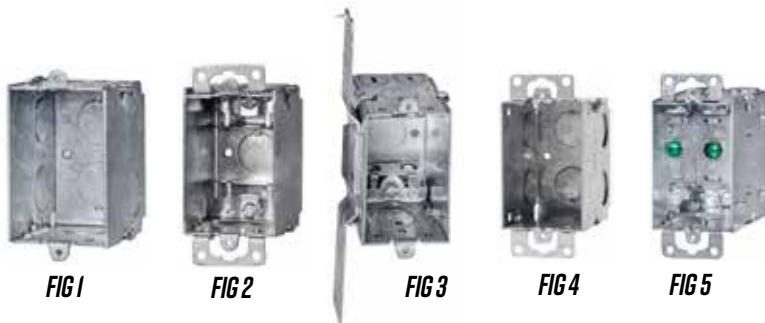

Handy Boxes

- Single Gang
- Steel Construction
- Fire-Rated
- Available with 1/2" and/or 3/4" Knock Outs

CAT. NO.	FIG	KNOCKOUTS	RAISED GROUND	DIMENSIONS				CTN QTY
				LENGTH	WIDTH	DEPTH	CUB. IN	
M650H	1	1/2"		4"	2"	1-1/2"	12"	50
M660H	2	1/2"		4"	2"	1-7/8"	15"	50
M666H	3	1/2" & 3/4"	Y	4"	2"	1-7/8"	15"	50
M670H	4	1/2"		4"	2"	2-1/8"	17"	50
M674H	5	1/2" & 3/4"		4"	2"	2-1/8"	17"	50

Handy Box Extension Rings

- Single Gang
- Steel Construction
- Fire-Rated
- Available with 1/2" and/or 3/4" Knock Outs

CAT. NO.	KNOCKOUTS	DIMENSIONS				CTN QTY
		LENGTH	WIDTH	DEPTH	CUB. IN	
M201E	1/2"	4"	2"	1-1/2"	12"	50
M665E	1/2" & 3/4"	4"	2"	1-7/8"	15"	50

Handy Box Covers

- Single Gang
- Steel Construction
- Fire-Rated

CAT. NO.	FIG.	DESCRIPTION	KNOCKOUTS	DIMENSIONS		CTN QTY
				LENGTH	WIDTH	
M860CC	1	BLANK		4"	2"	200
M861CC	2	BLANK WITH KO	1/2"	4"	2"	200
M865CC	3	TOGGLE		4"	2"	200
M862CC	4	DECORATOR		4"	2"	50
M864CC	5	DUPLEX		4"	2"	50

Switch Boxes

- Single Gang
- Steel Construction
- Fire-Rated
- S-Brackets Mount to the Side of Studs

CAT. NO.	FIG	BRACKET	KNOCKOUTS	MC CLAMP	TYPE	DIMENSIONS				CTN QTY
						LENGTH	WIDTH	DEPTH	CUB. IN	
M8500SB	1		1/2"		SWITCH BOX	3"	2"	2-1/2"	13"	50
M518SB	2		1/2"	MC	SWITCH BOX	3"	2"	2-1/2"	13"	50
M604SB	3	SIDE	1/2"	MC	SWITCH BOX	3"	2"	2-1/2"	13"	50
M596S	4		1/2"		GANGABLE BOX	3"	2"	2-1/2"	15"	50
M600S	5		1/2"	NM	GANGABLE BOX	3"	2"	2-1/2"	18"	50