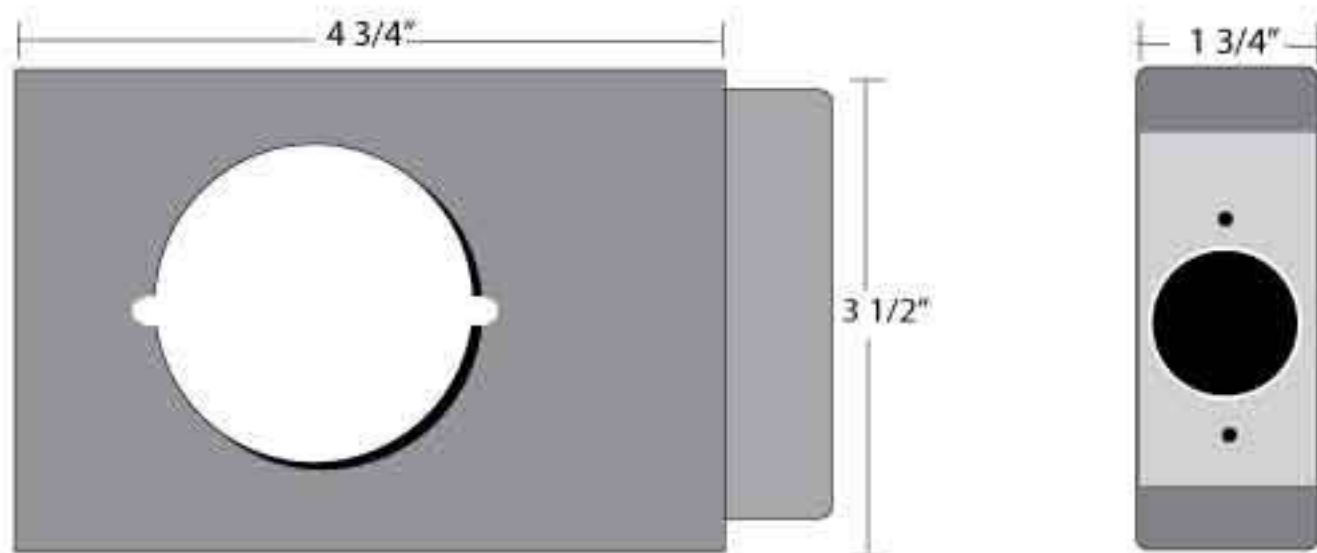

K-BXSGL234 Weldable Box

Type: Cylindrical

Dimensions:

4 3/4" W x 3 1/2" H x 1 3/4" D

Backset: 2 3/4"

Materials Available:

14 Gauge Steel.....K-BXSGL234

.125 Aluminum.....K-BXSGL234-AL

16 Gauge Stainless Steel...K-BXSGL234-SS

www.keedex.com • 714-993-4300

This rendering is NOT to scale and dimensions are NOT exact. For precise technical information, please refer to the template for the lock you are using.