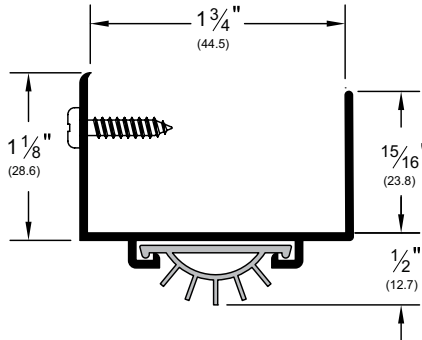

Architectural Door Accessories

ASSA ABLOY

Pemko Door Bottoms: Door Shoes

The global leader in
door opening solutions

217_V

AVAILABLE FINISHES: **A, BDG, D, G, PW, SN**

WIDTH: **1-3/4" (44.5 mm)**

PROFILE HEIGHT 1: **1-1/8" (28.6 mm)** PROFILE HEIGHT 2: **1" (25.4 mm)**

TOTAL HEIGHT WITH INSERT: Approx. **1-5/8" (41.3 mm)**

A (Mill Finish Aluminum)

BDG (Bright Dip Gold Anodized Aluminum)

D (Dark Bronze Anodized Aluminum)

G (Gold Anodized Aluminum)

PW (Painted White Aluminum)

SN (Satin Nickel Anodized Aluminum)

TITLE:

PREPARED FOR:

PREPARED BY:

DATE:

COMMENTS: