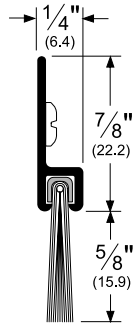

Architectural Door Accessories

ASSA ABLOY

Pemko Brush Gasketing: 180° Aluminum Retainers

The global leader in
door opening solutions

18062_NB

AVAILABLE FINISHES: C, D, G, PW

WIDTH: 1/4" (6.4 mm)

PROFILE HEIGHT: 7/8" (22.2 mm)

HEIGHT INCLUDING BRUSH: 1-1/2" (38.1 mm)

C (Clear Anodized Aluminum)

D (Dark Bronze Anodized Aluminum)

G (Gold Anodized Aluminum)

PW (Painted White Aluminum)

TITLE:
PREPARED FOR:
PREPARED BY:
DATE:
COMMENTS: